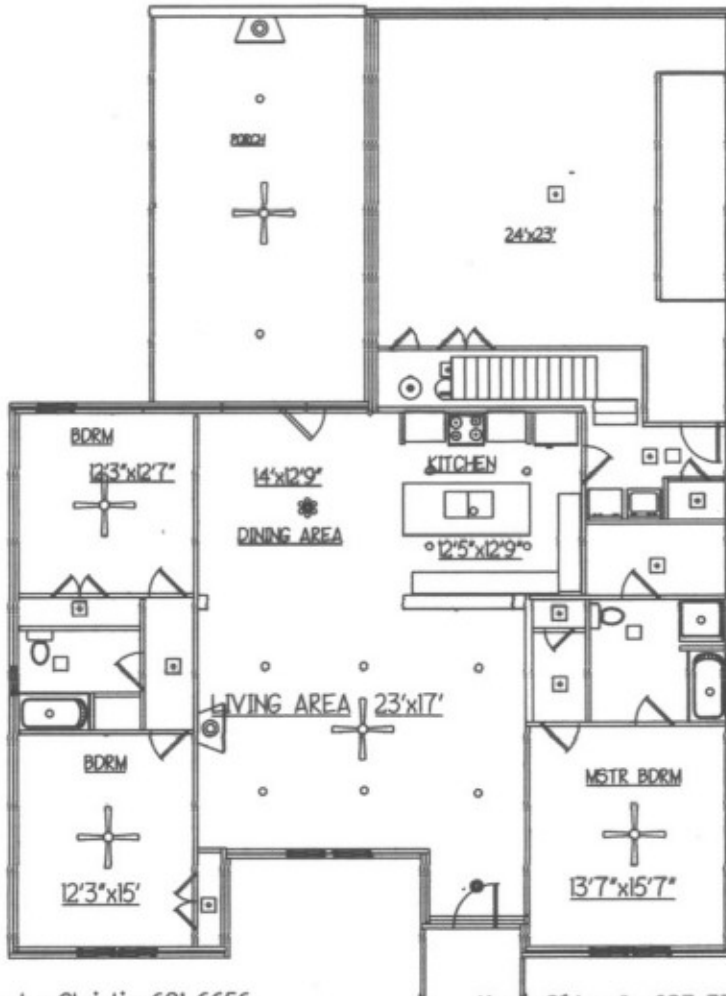

SQUARE FOOTAGE LEGEND

Main floor 1885
 Second floor 688
 Garage 706
 Porches 447
 TOTAL 3746

COUNTRY BRECKENRIDGE

W/LOFT

copyright 1998, Properties
 www.nandbhomes.com

Carolyn Christie 681-6656
 Robbie Christie 681-8198