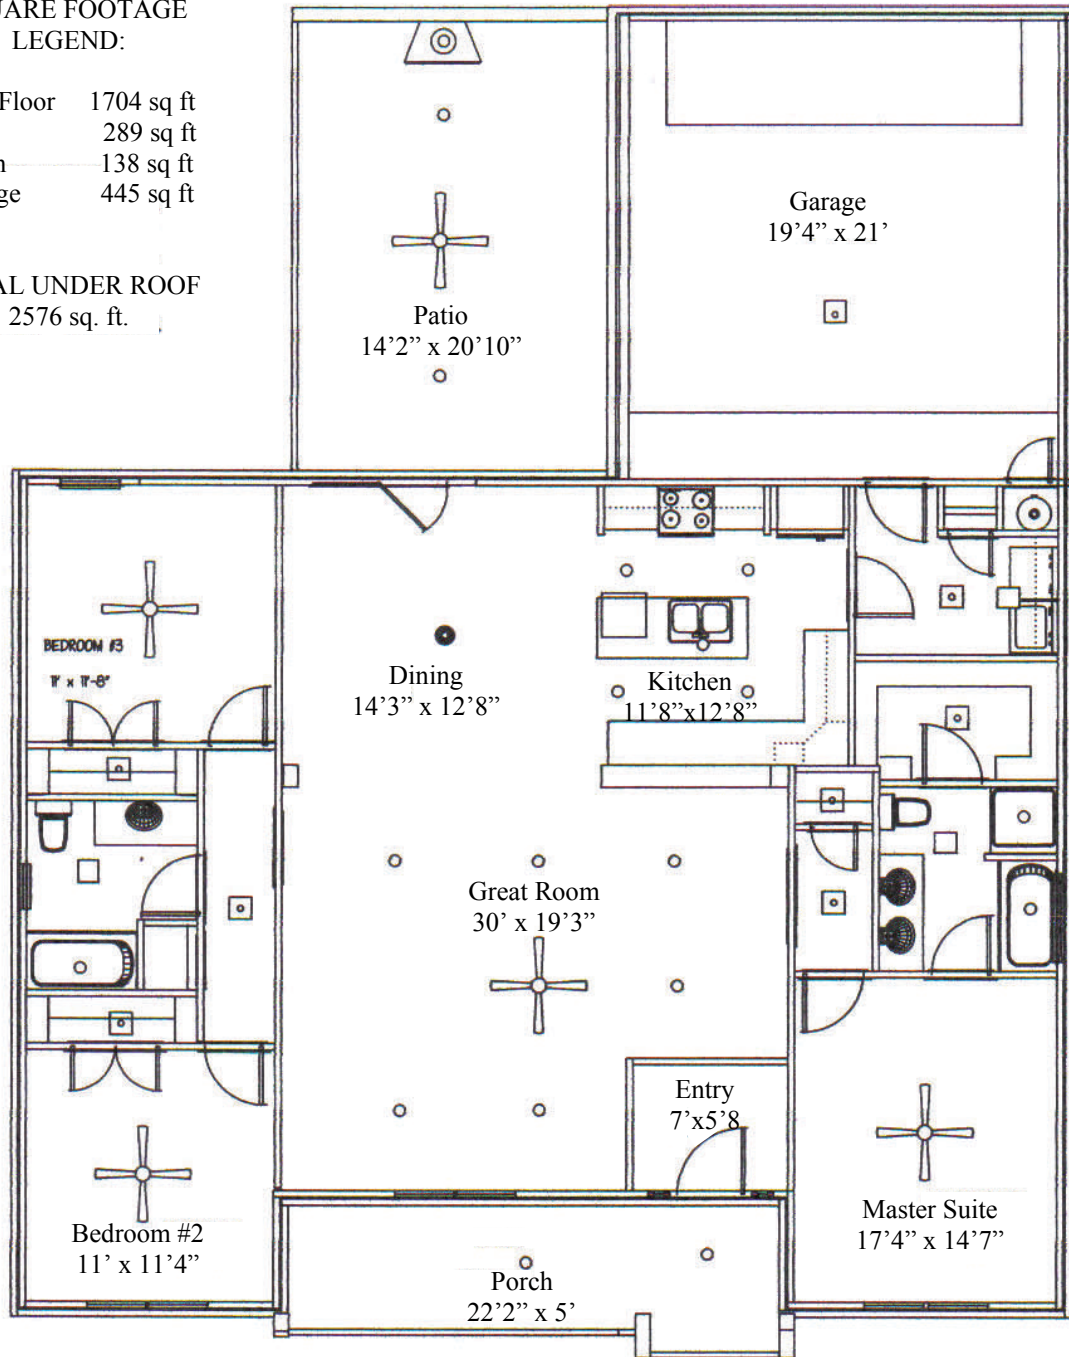

Welcome Home

The GATEWOOD

1704 sq. ft.

SQUARE FOOTAGE LEGEND:

First Floor	1704 sq ft
Patio	289 sq ft
Porch	138 sq ft
Garage	445 sq ft

TOTAL UNDER ROOF
2576 sq. ft.

Carolyn Christie—681-6656 Carla Benites—420-9024
 Robbie Christie—Builder, office 681-8198 www.nandbhomes.com

*(Prices, room sizes and sq ft ** may vary and are subject to change)*

Use of floor plans, elevations and renderings are designer's concepts and are the property of N & B Properties, Inc. Use of floor plans, elevations, and or renderings in part or in whole is a violation of federal copyright laws and will be prosecuted to the fullest extent of the law.