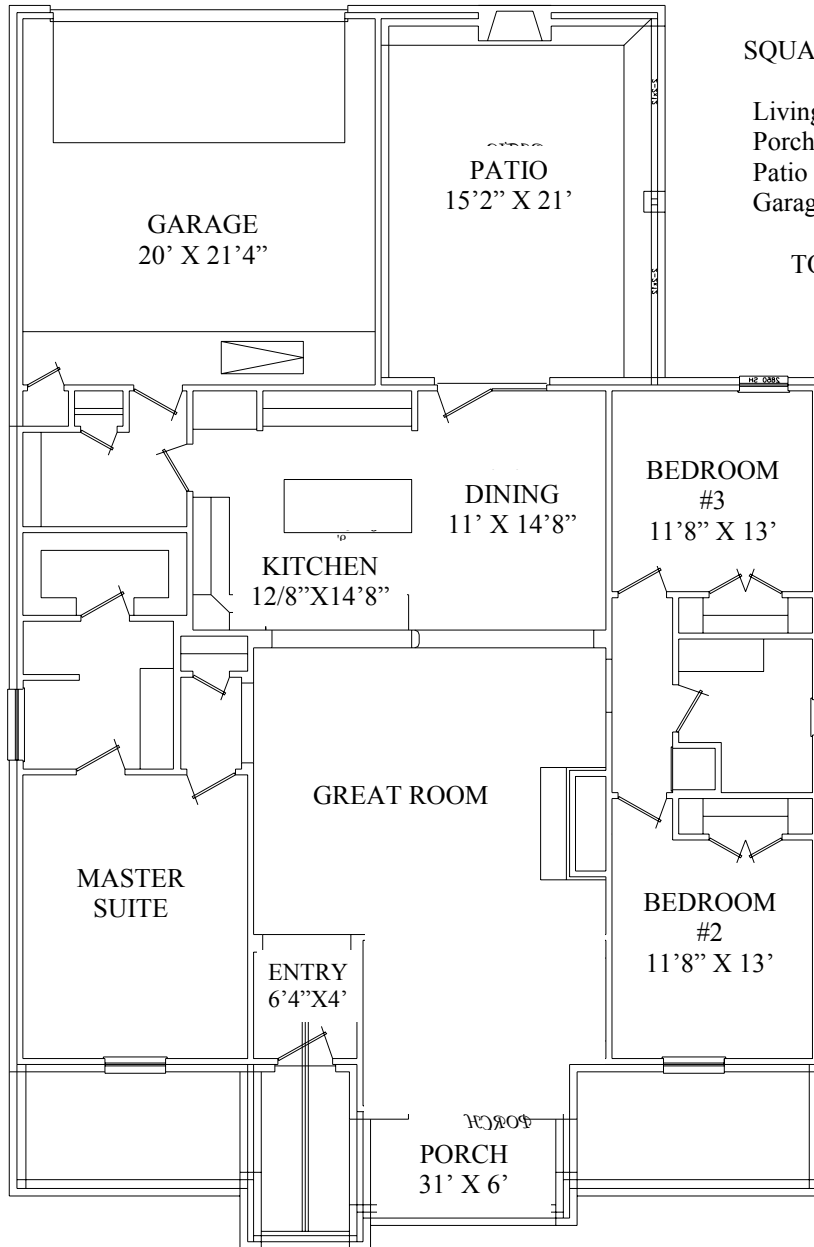

N & B HOMES

Welcome Home

The CAMBRIDGE

1780 sq. ft.

"Through Wisdom a House is Built, and by Understanding it is Established." Proverbs 24:3

SQUARE FOOTAGE LEGEND:

Living Area	1780 sq ft
Porch	310 sq ft
Patio	324 sq. ft.
Garage	454 sq ft

TOTAL UNDER ROOF
2868 sq. ft.

Carolyn Christie—681-6656 Carla Benites—420-9024
 Robbie Christie—Builder, office 681-8198 www.nandbhomes.com

*(Prices, room sizes and sq ft ** may vary and are subject to change)*
 Use of floor plans, elevations and renderings are designer's concepts and are the property of N & B Properties, Inc. Use of floor plans, elevations, and or renderings in part or in whole is a violation of federal copyright laws and will be prosecuted to the fullest extent of the law.