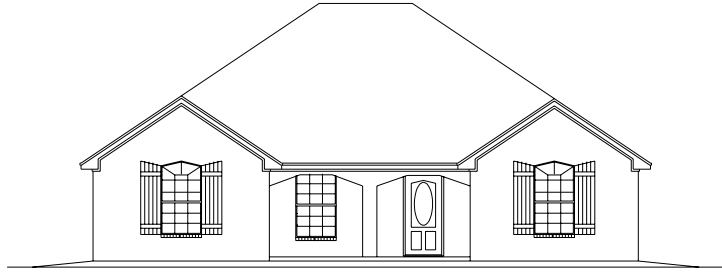

N & B HOMES

Welcome Home

The Madison 2176 sq. ft. With Bonus Room

"Through Wisdom a House is Built, and by Understanding it is Established." Proverbs 24:3

SQUARE FOOTAGE LEGEND:

First Floor	1673 sq ft
Second Floor	503 sq ft
Porches	473 sq ft
Garage	482 sq ft

TOTAL UNDER
ROOF 3131 sq. ft.

Carolyn Christie—681-6656
Robbie Christie—Builder, office 681-8198

Carla Benites—420-9024
www.nandbhomes.com

(Prices, room sizes and sq ft ** may vary and are subject to change)