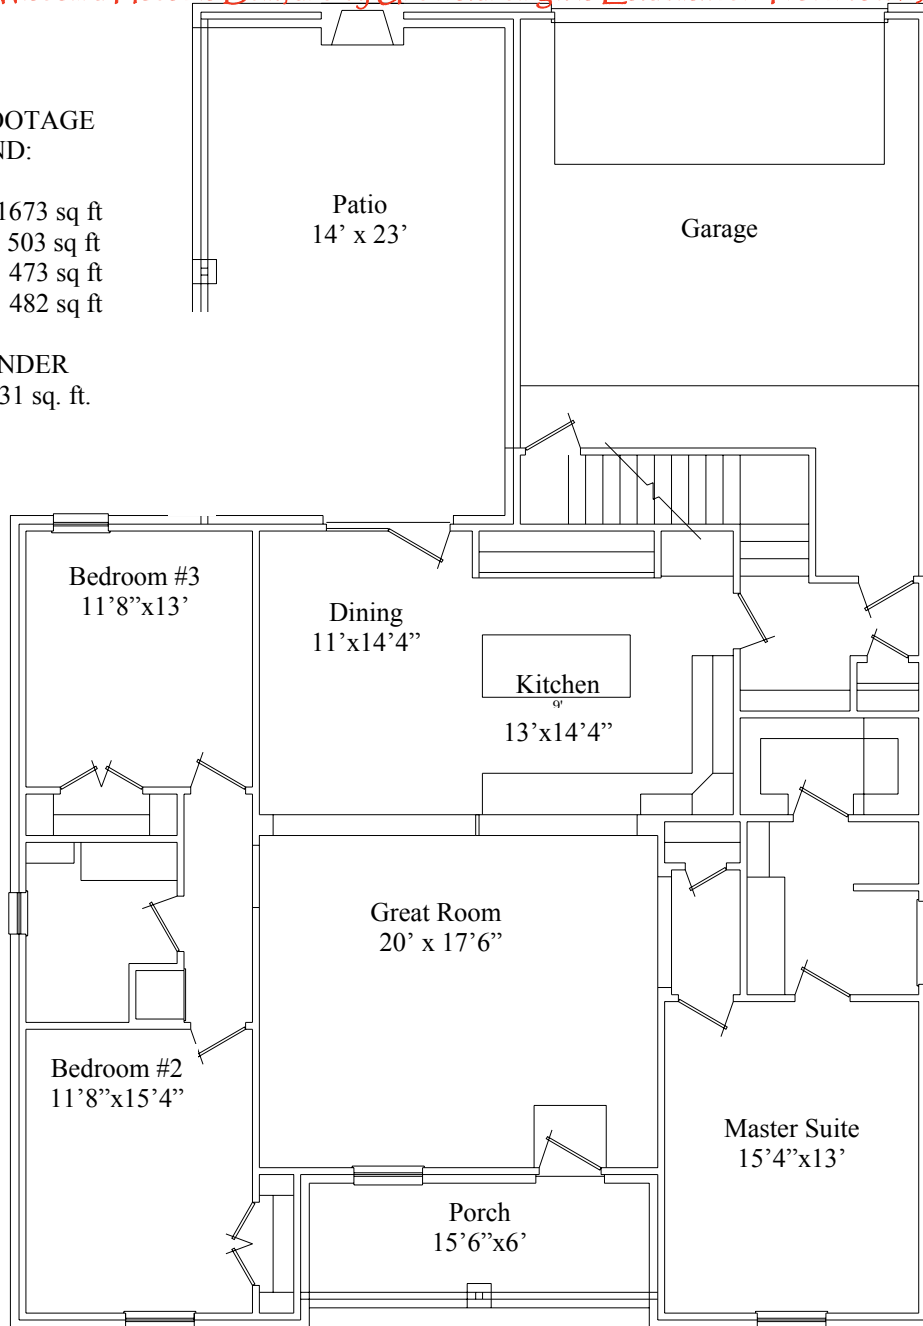

N & B HOMES

Welcome Home

The Madison 2176 sq. ft. With Bonus Room

"Through Wisdom a House is Built, and by Understanding it is Established." Proverbs 24:3

SQUARE FOOTAGE LEGEND:

First Floor	1673 sq ft
Second Floor	503 sq ft
Porches	473 sq ft
Garage	482 sq ft

TOTAL UNDER
ROOF 3131 sq. ft.

Carolyn Christie—681-6656
Robbie Christie—Builder, office 681-8198

Carla Benites—420-9024
www.nandbhomes.com

(Prices, room sizes and sq ft ** may vary and are subject to change)