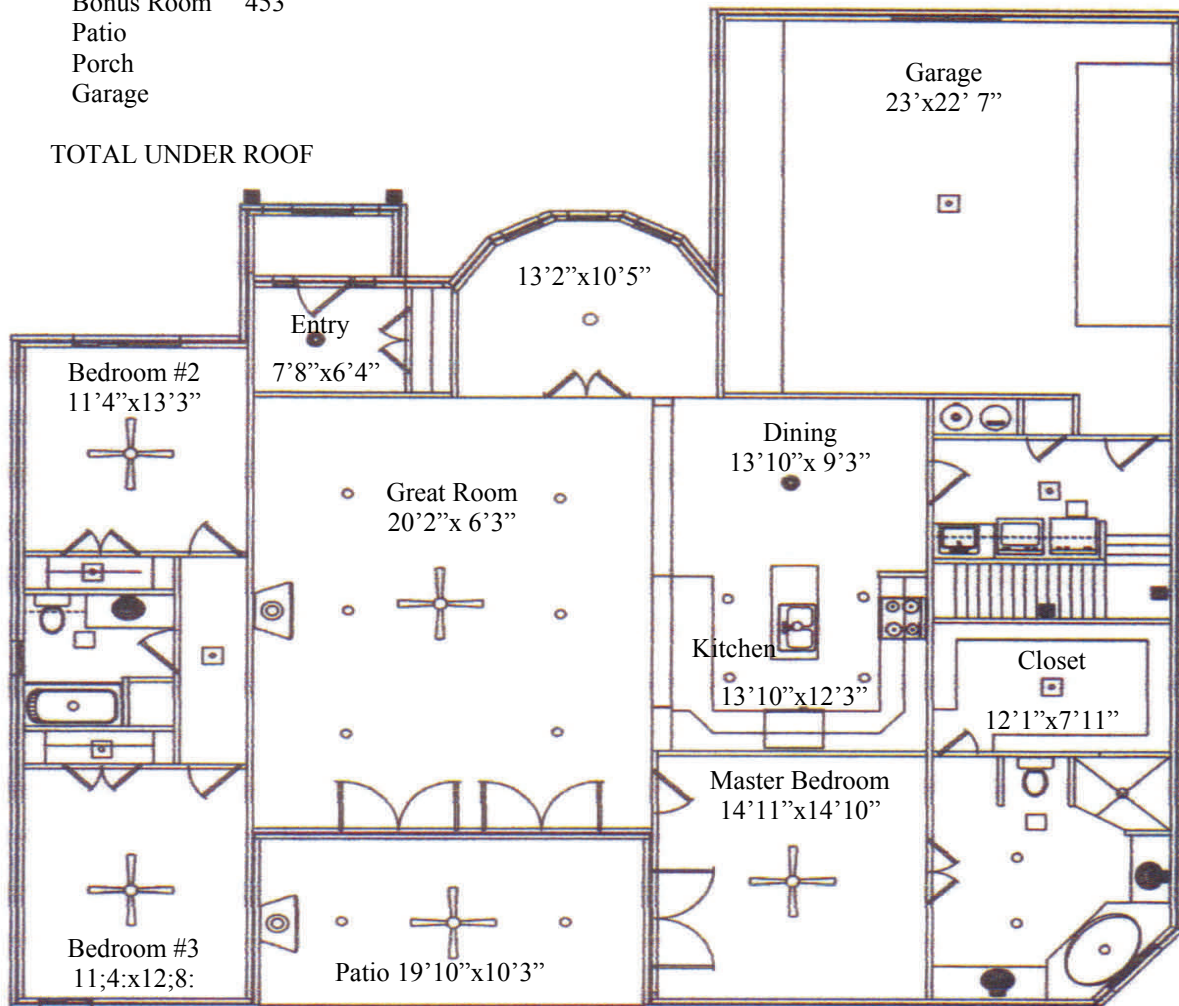

“Through Wisdom a House is Built, and by Understanding it is Established.” Proverbs 24:3

SQUARE FOOTAGE LEGEND

First Floor 2434
 Bonus Room 453
 Patio
 Porch
 Garage

The NuCastle

TOTAL UNDER ROOF

Carolyn Christie—681-6656 Carla Benites—420-9024
 Robbie Christie—Builder, office 681-8198 www.nandbhomes.com

*(Prices, room sizes and sq ft ** may vary and are subject to change)*
 Use of floor plans, elevations and renderings are designer's concepts and are the property of N & B Properties, Inc. Use of floor plans, elevations, and or renderings in part or in whole is a violation of federal copyright laws and will be prosecuted to the fullest extent of the law.