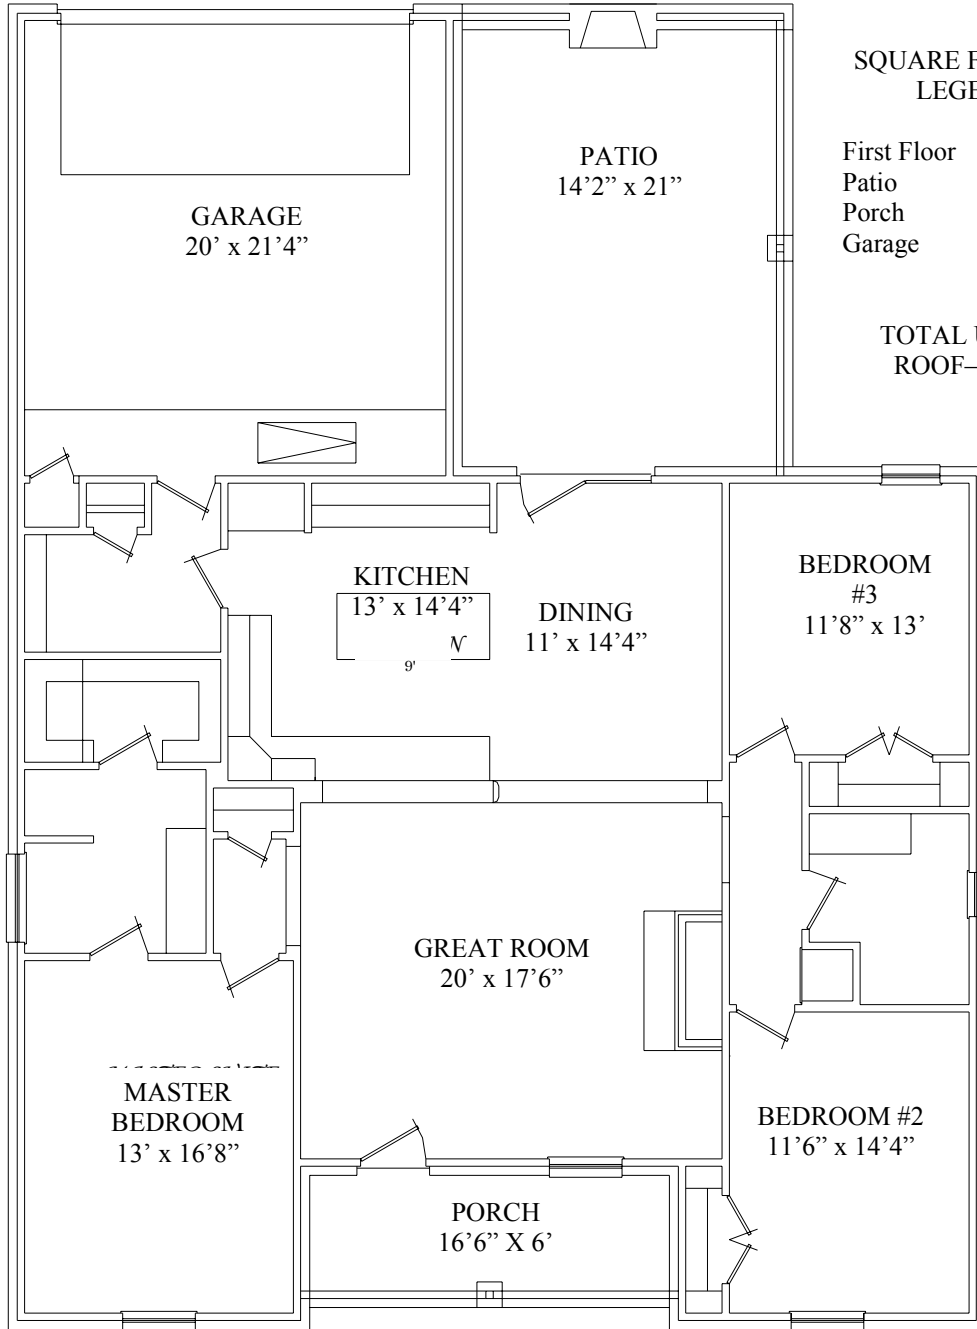

N & B HOMES

Welcome Home

The MADISON 1625 sq. ft.

"Through Wisdom a House is Built, and by Understanding it is Established." Proverbs 24:3

SQUARE FOOTAGE LEGEND:

| | |
|-------------|-------|
| First Floor | sq ft |
| Patio | sq ft |
| Porch | sq ft |
| Garage | sq ft |