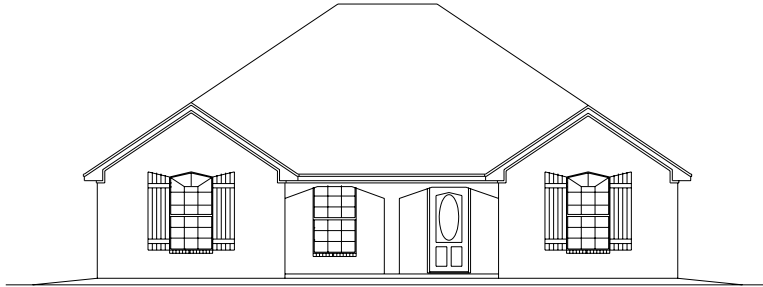

N & B HOMES

Welcome Home

The MADISON 1625 sq. ft.

"Through Wisdom a House is Built, and by Understanding it is Established." Proverbs 24:3

SQUARE FOOTAGE LEGEND:

| | |
|-------------|-------|
| First Floor | sq ft |
| Patio | sq ft |
| Porch | sq ft |
| Garage | sq ft |

TOTAL UNDER
ROOF—sq. ft.

Carolyn Christie—681-6656 Carla Benites—420-9024
Robbie Christie—Builder, office 681-8198 www.nandbhomes.com

*(Prices, room sizes and sq ft ** may vary and are subject to change)*