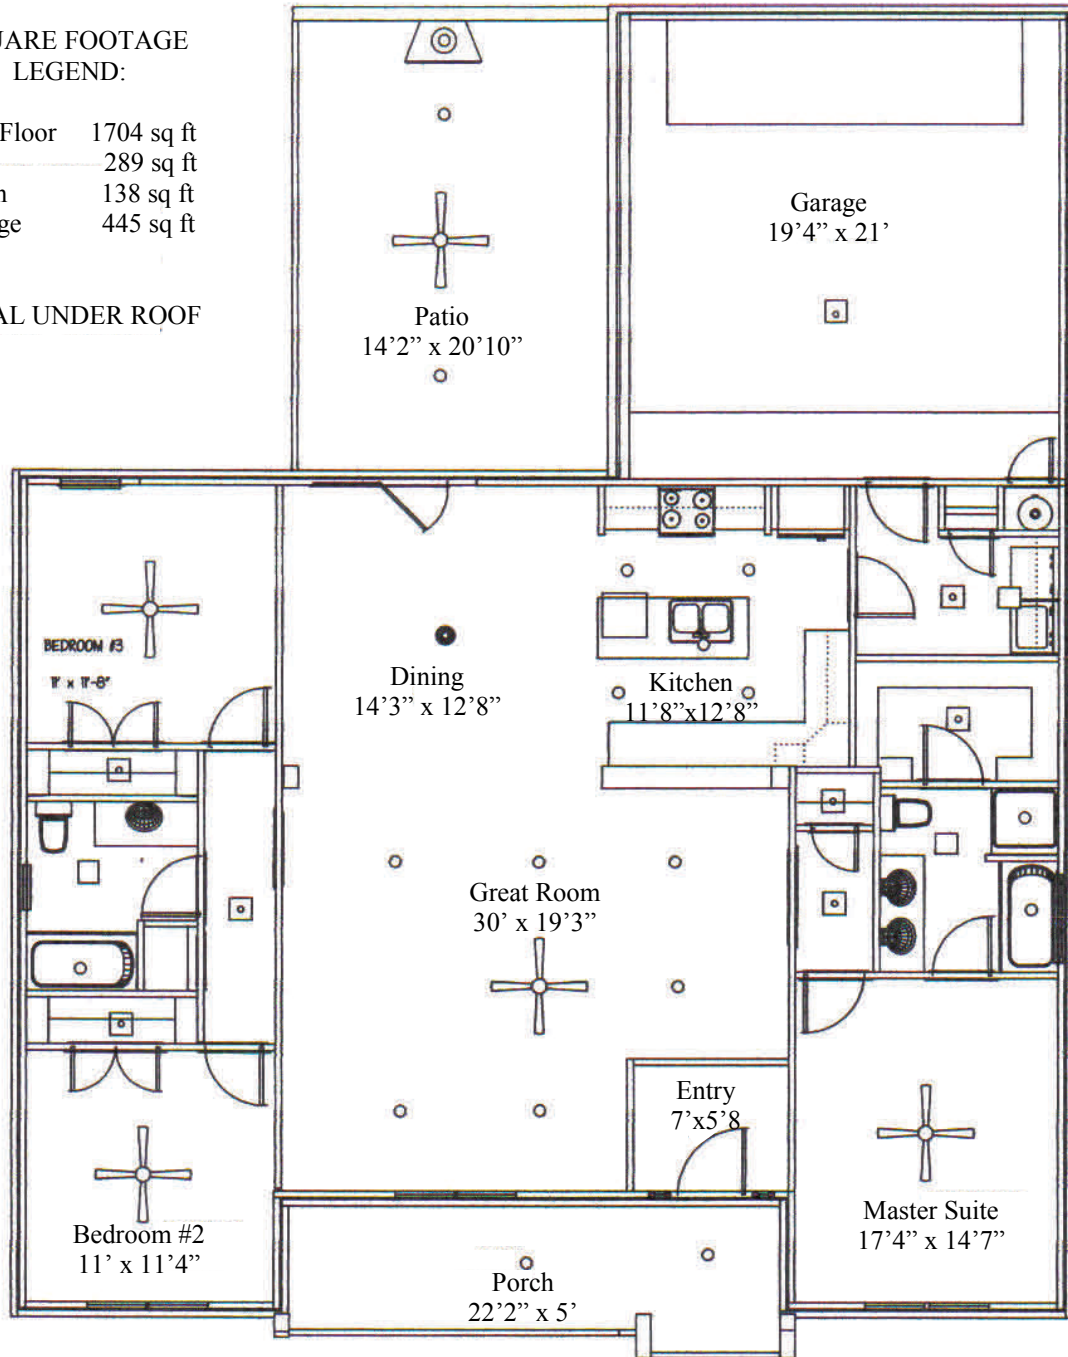

N & B HOMES

Welcome Home

The GATEWOOD

1704 sq. ft.

"Through Wisdom a House is Built, and by Understanding it is Established." Proverbs 24:3

SQUARE FOOTAGE LEGEND:

First Floor	1704 sq ft
Patio	289 sq ft
Porch	138 sq ft
Garage	445 sq ft

TOTAL UNDER ROOF

Carolyn Christie—681-6656 Carla Benites—420-9024
 Robbie Christie—Builder, office 681-8198 www.nandbhomes.com

*(Prices, room sizes and sq ft ** may vary and are subject to change)*

Use of floor plans, elevations and renderings are designer's concepts and are the property of N & B Properties, Inc. Use of floor plans, elevations, and or renderings in part or in whole is a violation of federal copyright laws and will be prosecuted to the fullest extent of the law.