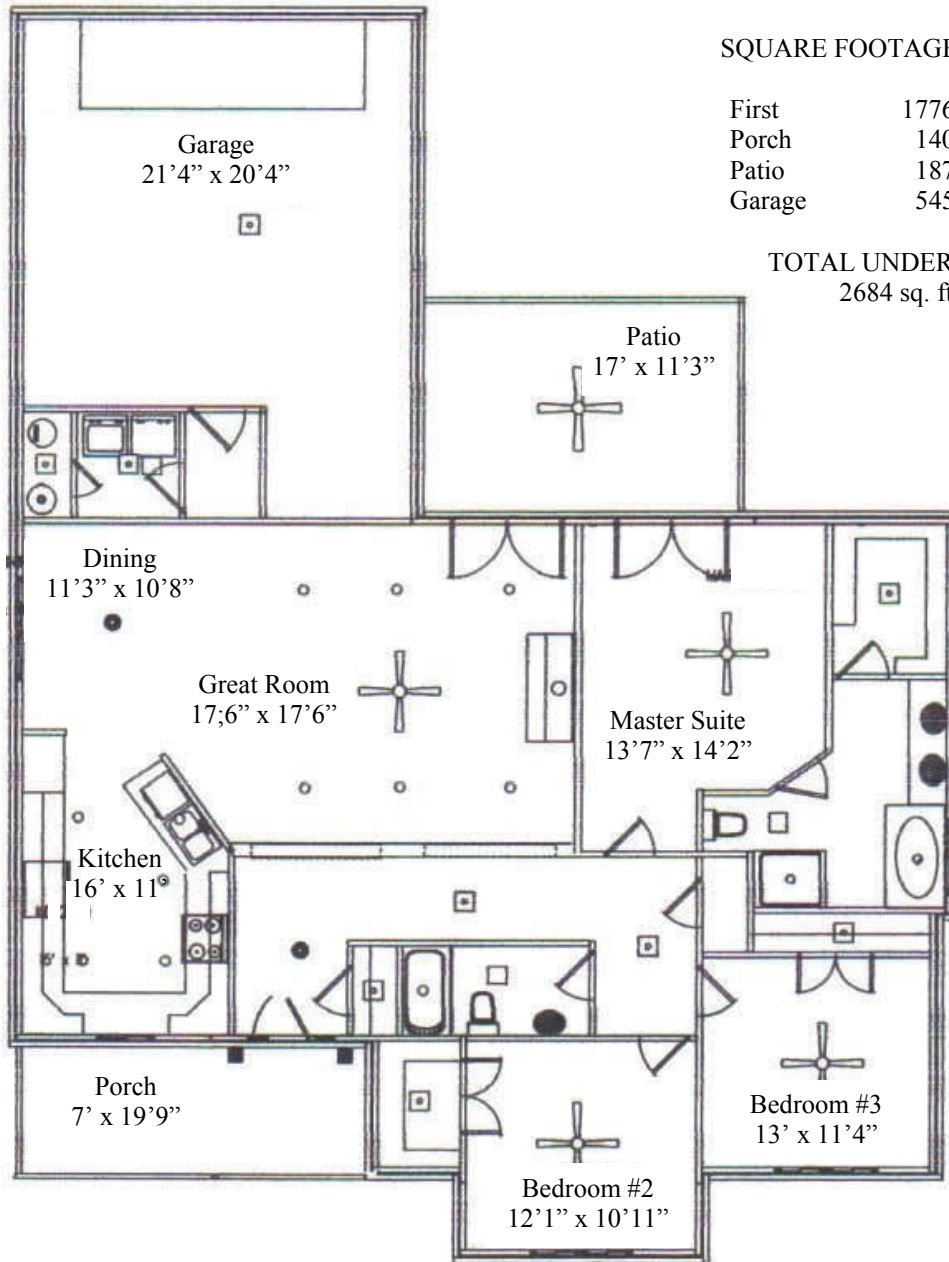

N & B HOMES

Welcome Home

The Emily
1776 sq. ft.

“Through Wisdom a House is Built, and by Understanding it is Established.” Proverbs 24:3

SQUARE FOOTAGE LEGEND:

First	1776 sq. ft.
Porch	140 sq. ft.
Patio	187 sq. ft.
Garage	545 sq. ft.

TOTAL UNDER ROOF
2684 sq. ft.

Carolyn Christie—681-6656 Carla Benites—420-9024
Robbie Christie—Builder, office 681-8198 www.nandbhomes.com

*(Prices, room sizes and sq ft ** may vary and are subject to change)*
Use of floor plans, elevations and renderings are designer's concepts and are the property of N & B Properties, Inc. Use of floor plans, elevations, and or renderings in part or in whole is a violation of federal copyright laws and will be prosecuted to the fullest extent of the law.