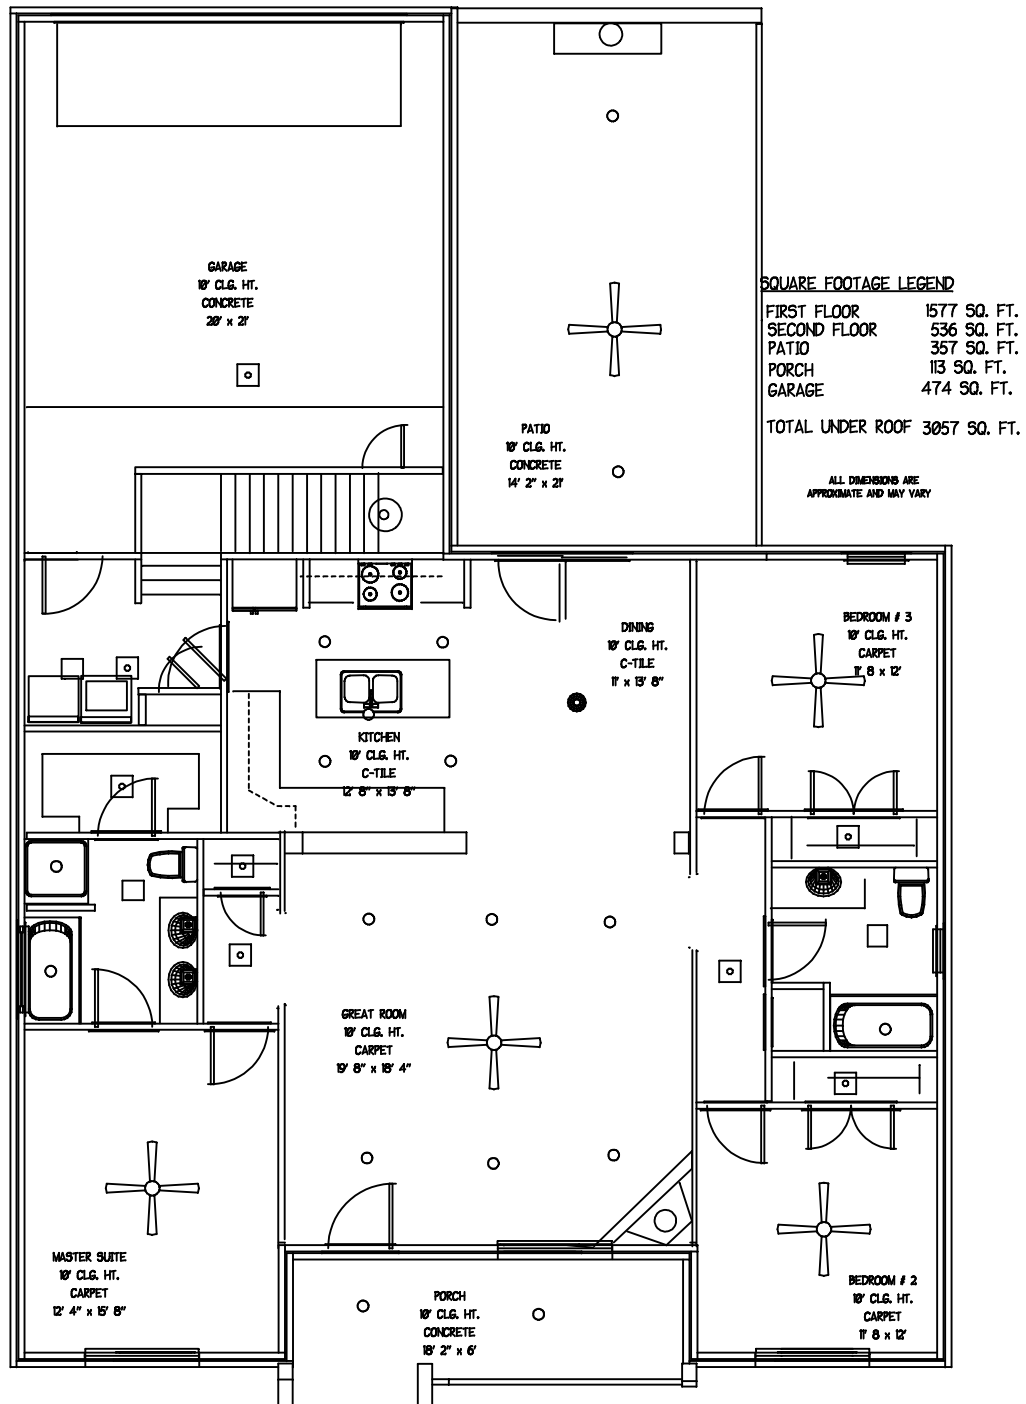

The Amy

copyright N&B Homes
www.nandbhomes.com

Carla Benites 420-9024

Carolyn Christie 681-6656

Robbie Christie 681-8198

Floorplans, elevations and renderings are designer's concepts and are the property of N & B Homes. Use of floorplans, elevations and or renderings in whole or part is a violation of federal copyright laws and will be prosecuted to the fullest extent of the law.