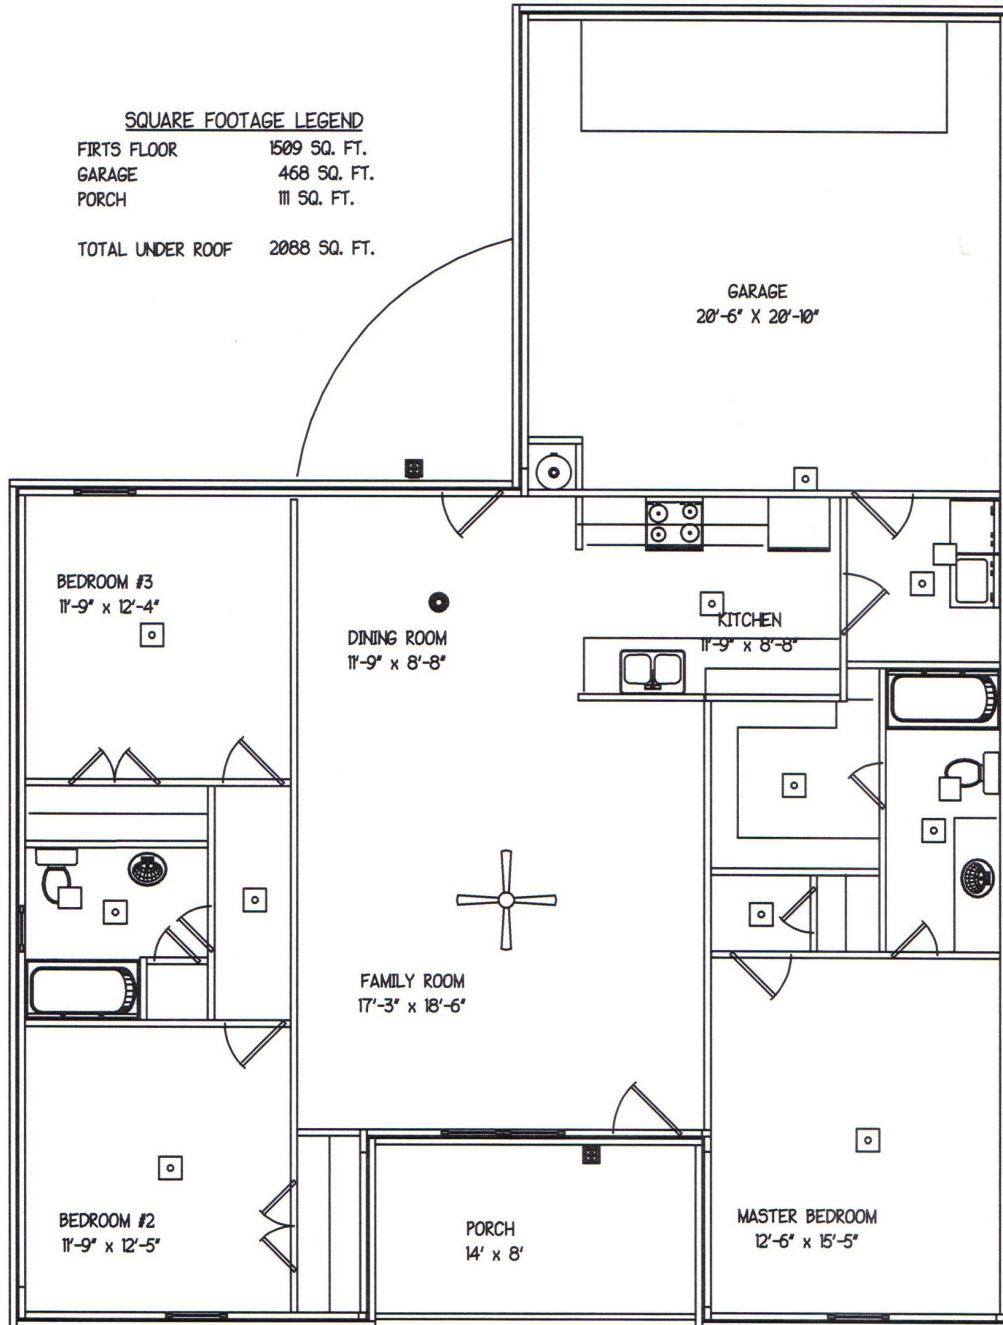

## SQUARE FOOTAGE LEGEND

FIRST FLOOR	1509 SQ. FT.
GARAGE	468 SQ. FT.
PORCH	111 SQ. FT.
TOTAL UNDER ROOF	2088 SQ. FT.

CARLA BENITES 420-9024

CAROLYN CHRISTIE 681-8198

ROBBIE CHRISTIE 681-8198

FLOORPLANS, ELEVATIONS, AND RENDERING ARE DESIGNER'S CONCEPTS AND ARE THE PROPERTY OF N & B HOMES.  
USE OF FLOORPLANS, ELEVATIONS, AND OR RENDERINGS IN WHOLE OR PART IS A VIOLATION OF FEDERAL COPYRIGHT LAWS AND WILL BE PROSECUTED TO THE FULLEST EXTENT OF THE LAW.