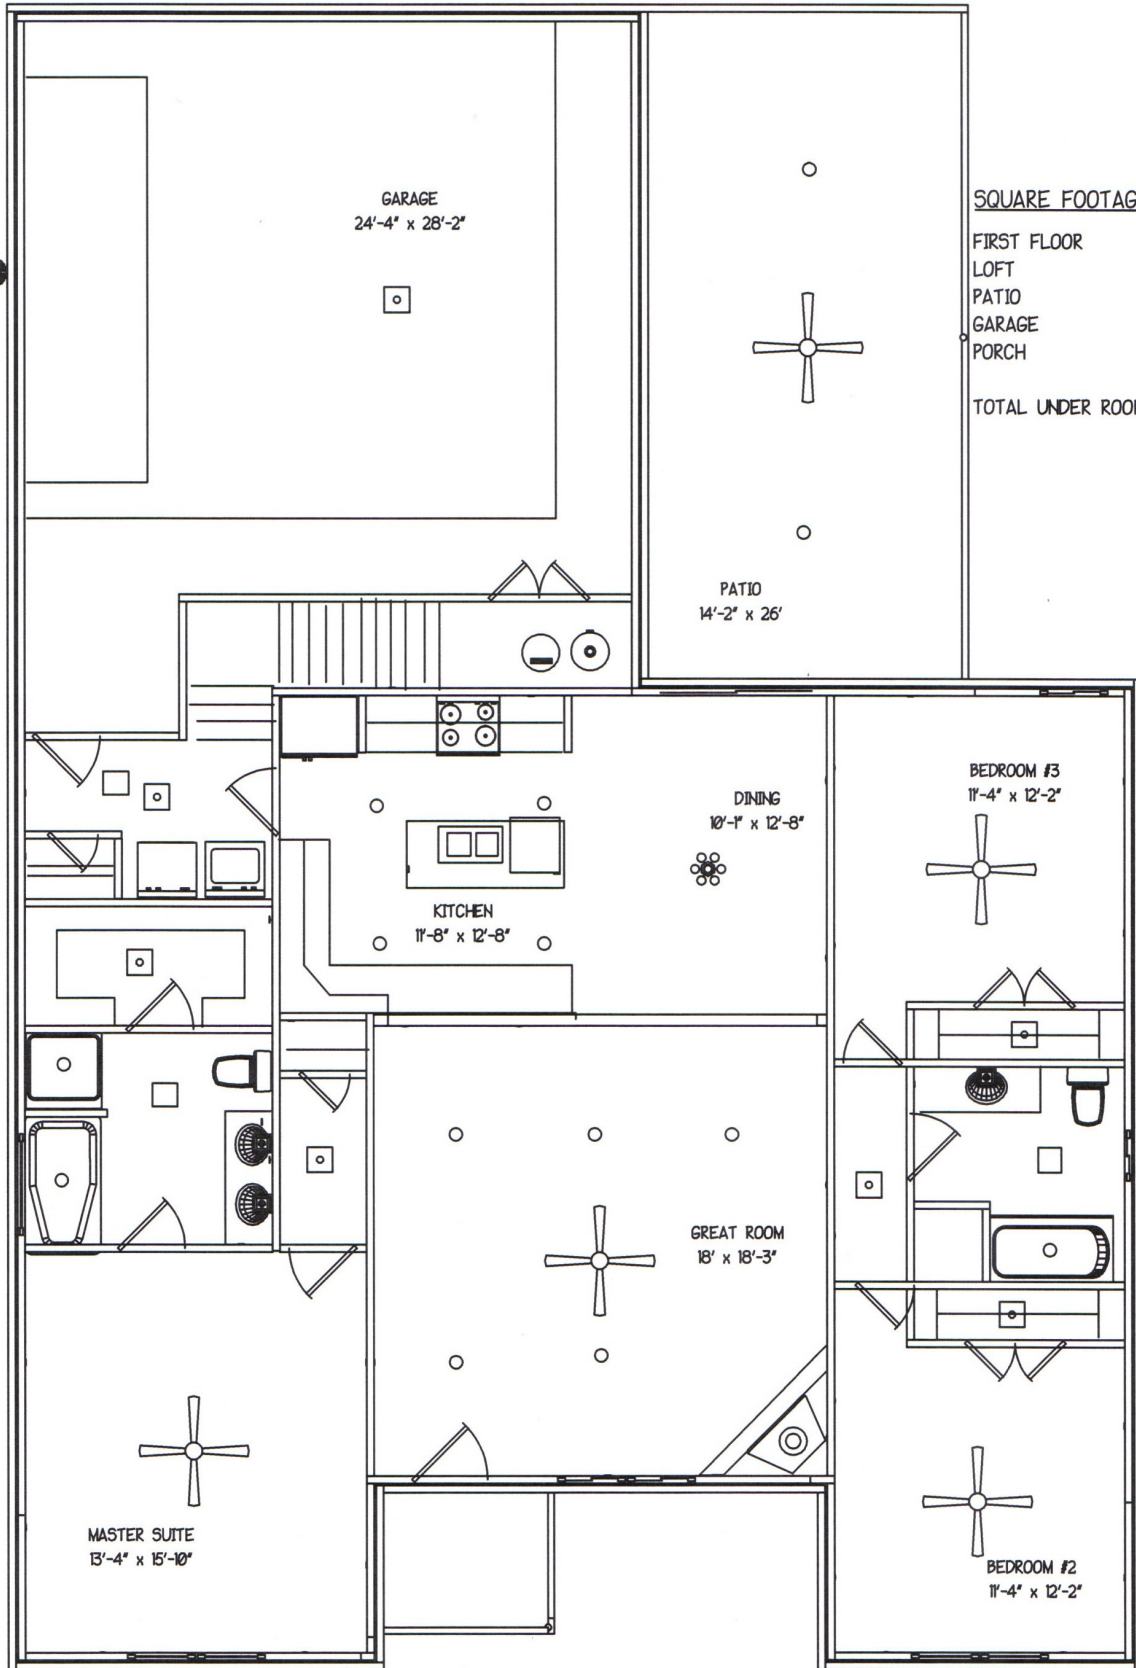

# Breckenridge w/loft

## SQUARE FOOTAGE LEGEND

FIRST FLOOR	1688 SQ. FT.
LOFT	613 SQ. FT.
PATIO	376 SQ. FT.
GARAGE	637 SQ. FT.
PORCH	33 SQ. FT.
<b>TOTAL UNDER ROOF</b>	<b>3287 SQ. FT.</b>