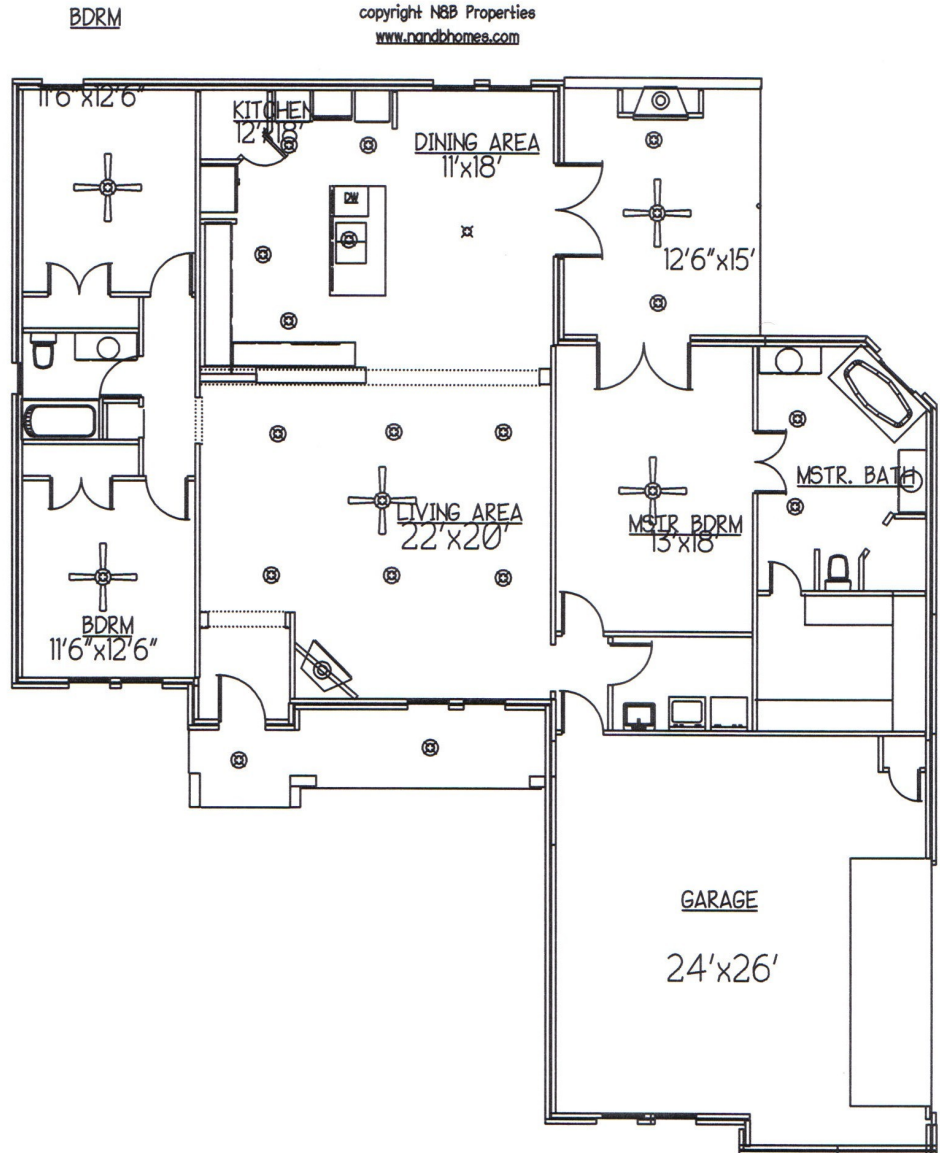

SQUARE FOOTAGE LEGEND

Living area = 2045 s.f.

Porch = 112 s.f.

Patio = 217 s.f.

Garage = 667 s.f.

Total = 3041 s.f.

ALL DIMENSIONS ARE APP.
AND WILL VARY

THE CAROLINA

copyright NBB Properties
www.nandbhomes.com

Kerry Glidewell 683-3353

Carolyn Christie 681-6656

Robbie Christie 681-8198

Floorplans, elevations and renderings are designer's concepts and are the property of N & B Homes.
Use of floorplans, elevations and or renderings in whole or part is a violation of federal copyright laws and will be prosecuted to the fullest extent of the law.