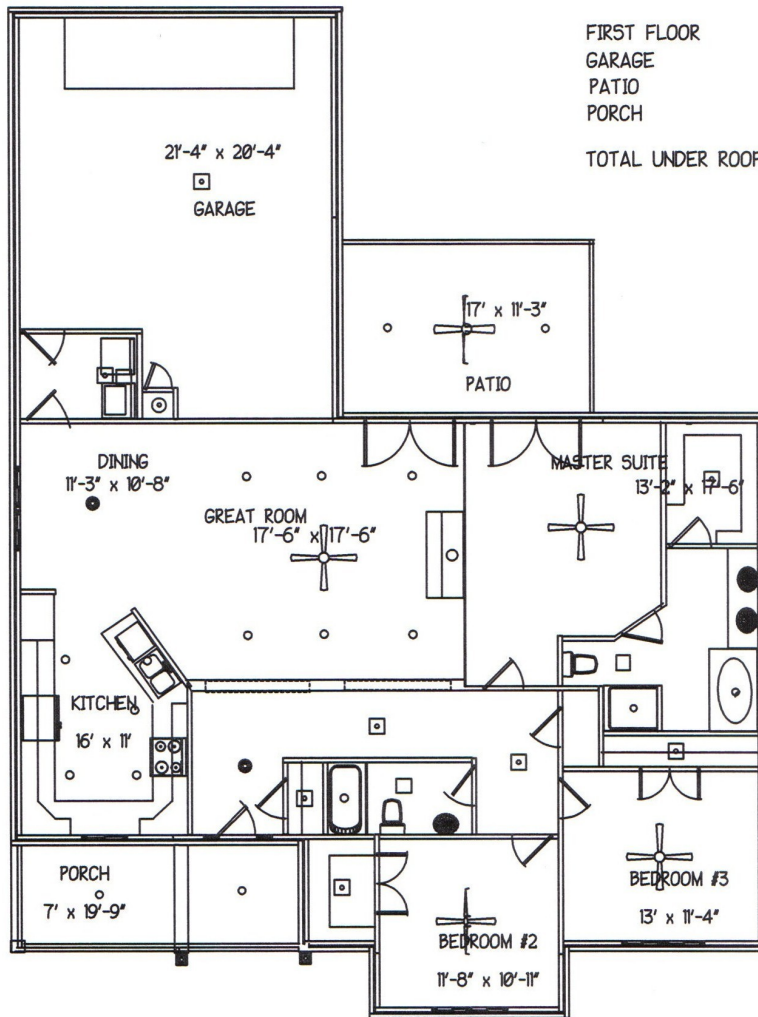

The Emily

copyright N & B Homes
www.nandbhomes.com

FIRST FLOOR	1753 SQ. FT.
GARAGE	545 SQ. FT.
PATIO	183 SQ. FT.
PORCH	140 SQ. FT.
TOTAL UNDER ROOF	2621 SQ. FT.

Carolyn Christie 681-6656

Carla Benites 420-9024