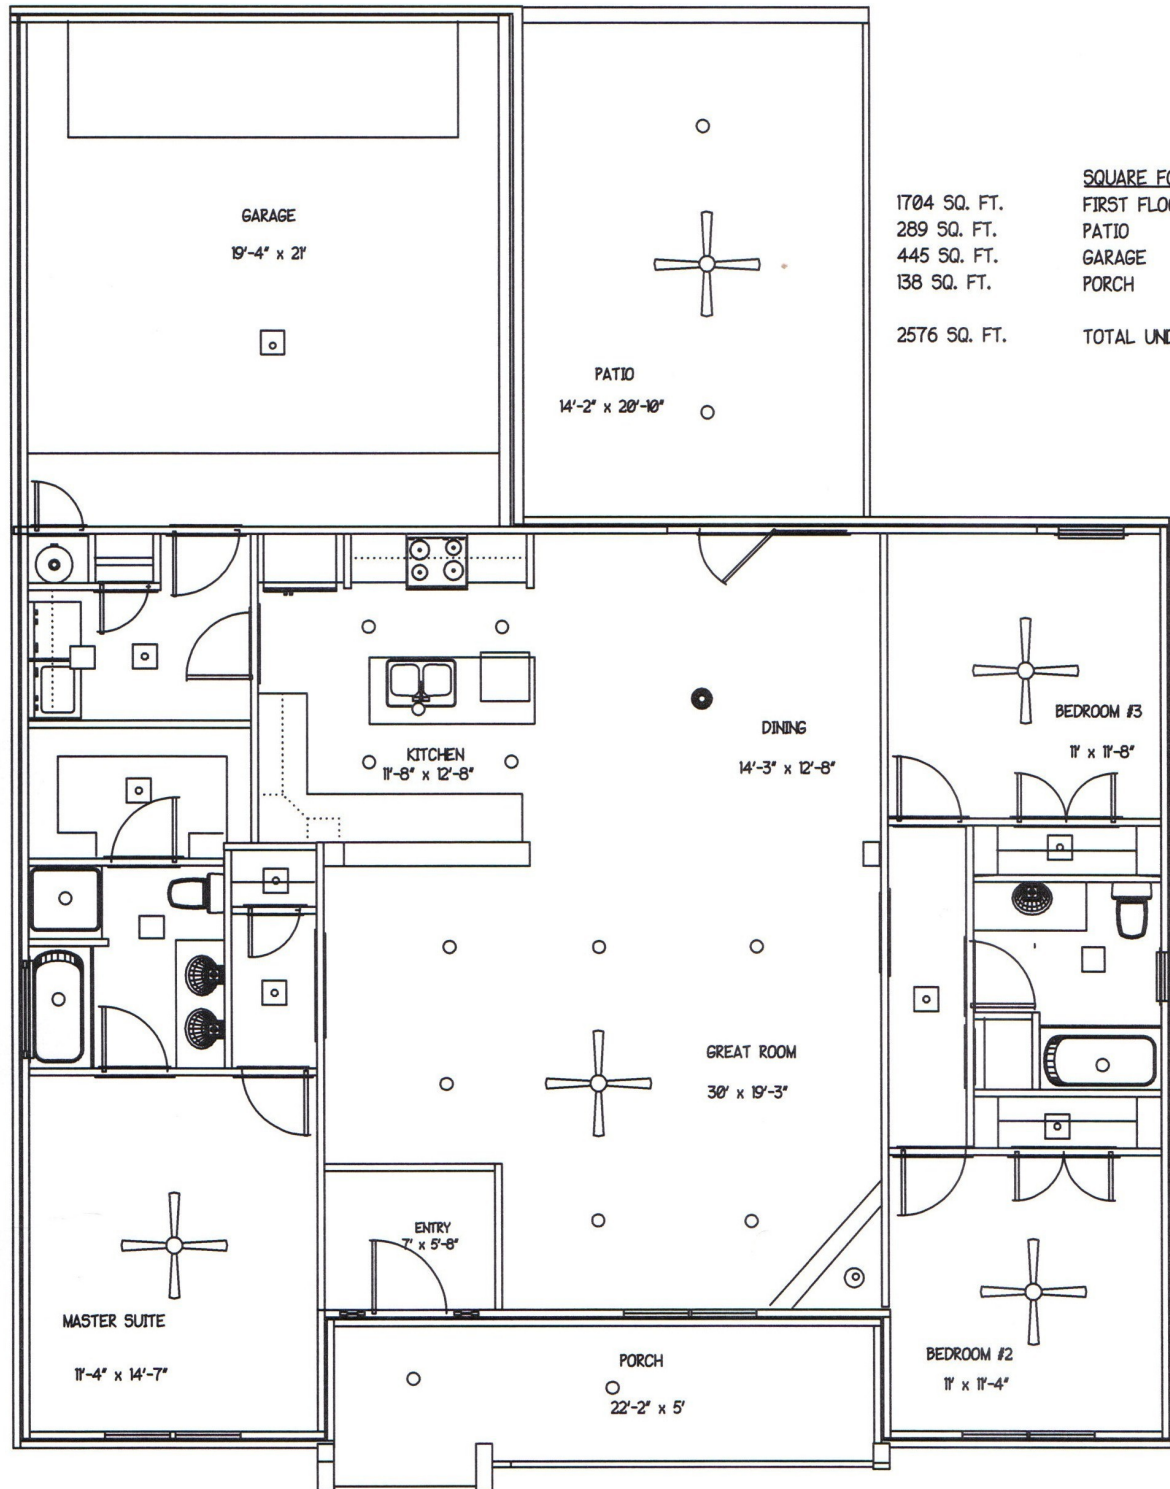

The Gatewood

SQUARE FOOTAGE LEGEND

1704 SQ. FT.	FIRST FLOOR
289 SQ. FT.	PATIO
445 SQ. FT.	GARAGE
138 SQ. FT.	PORCH
2576 SQ. FT.	TOTAL UNDER ROOF