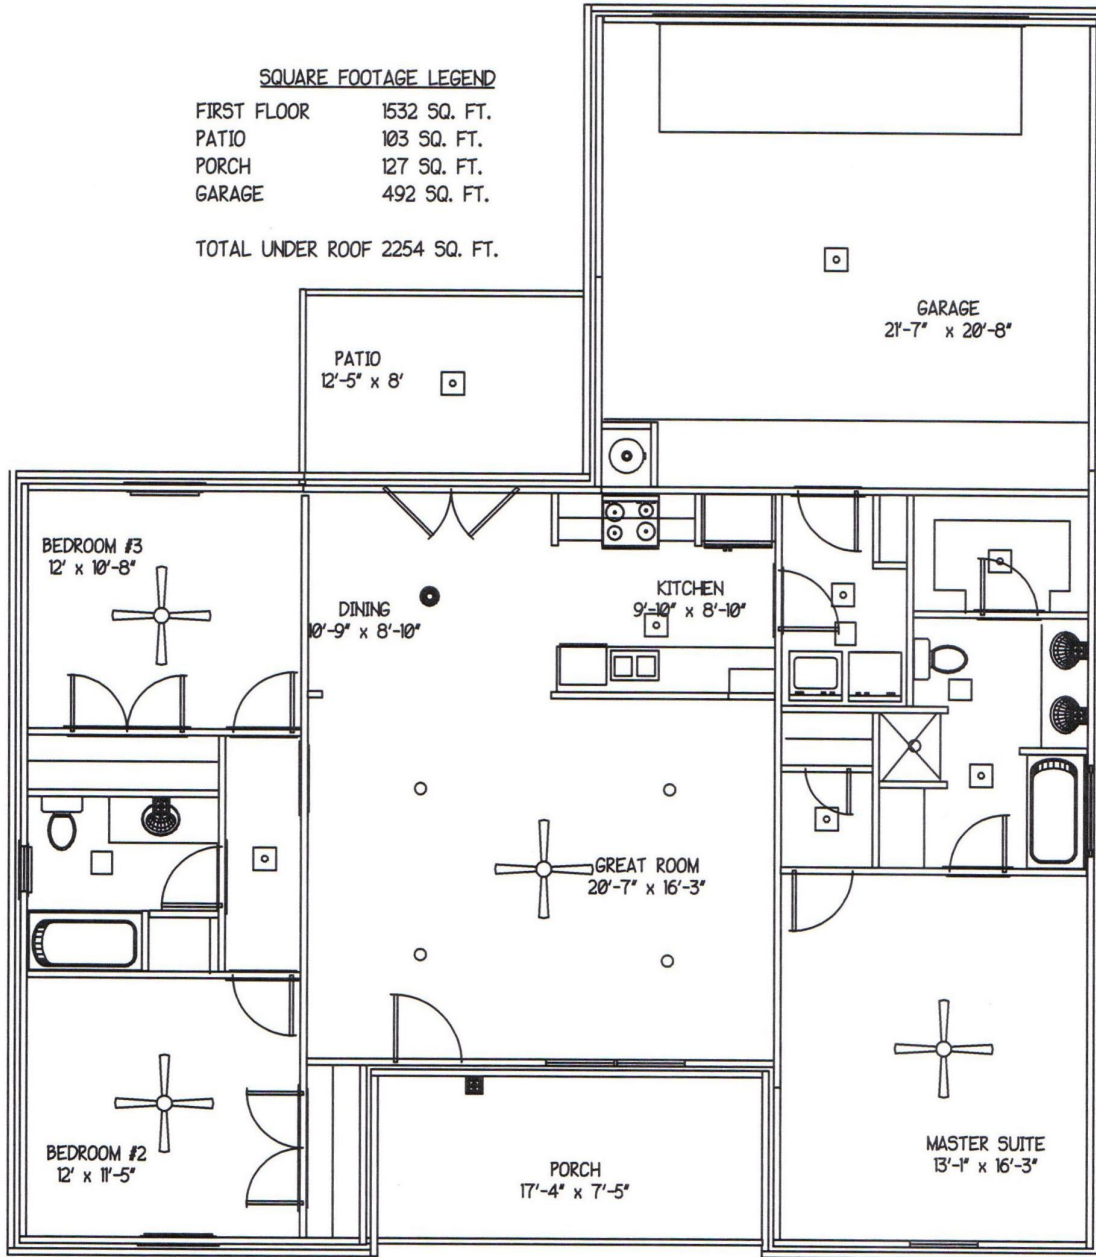

The Madison 1532

www.nandbhomes.com

SQUARE FOOTAGE LEGEND

FIRST FLOOR	1532 SQ. FT.
PATIO	103 SQ. FT.
PORCH	127 SQ. FT.
GARAGE	492 SQ. FT.

TOTAL UNDER ROOF 2254 SQ. FT.

Carolyn Christie 681-6656

Carla Benites 420-9024