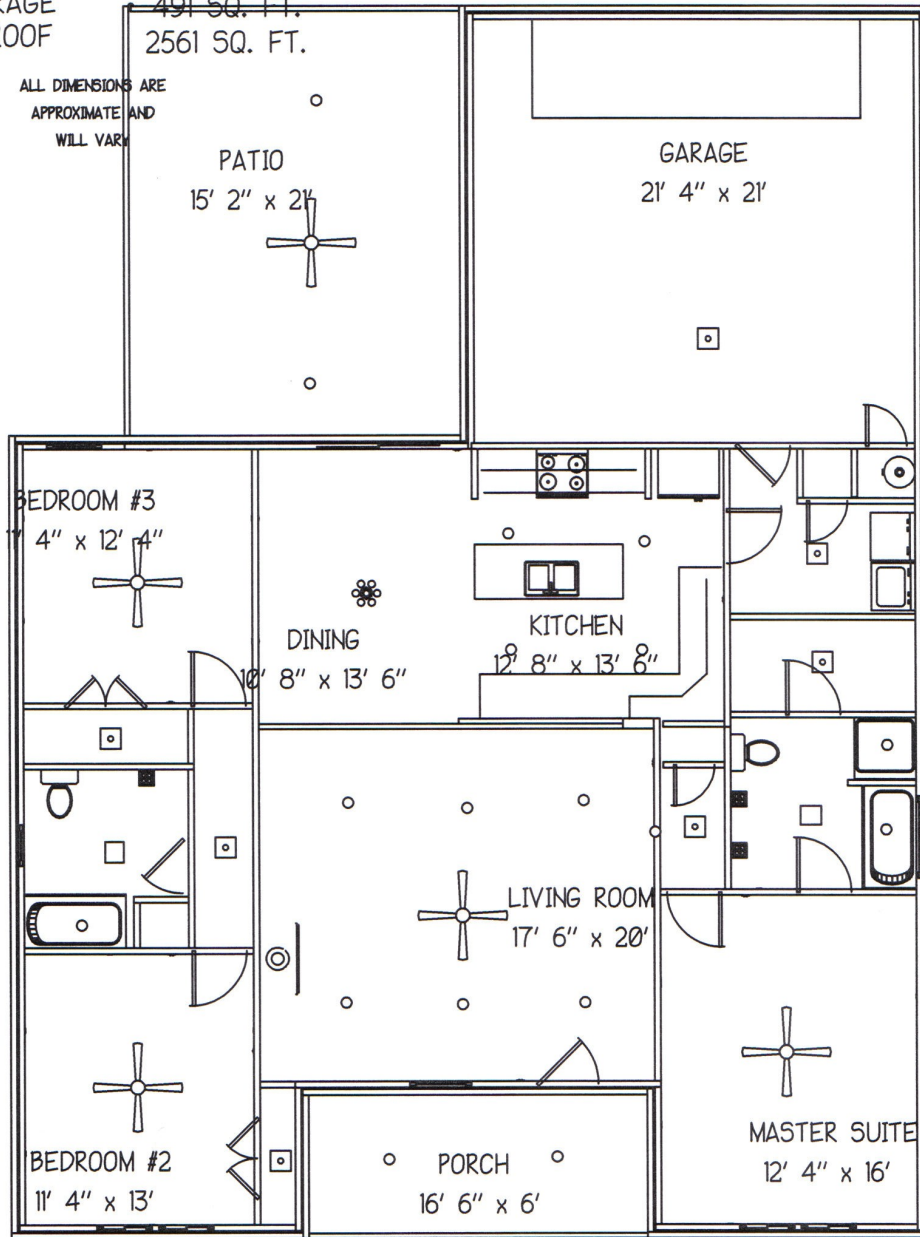

## SQUARE FOOTAGE LEGEND

FIRST FLOOR 1625 SQ. FT.  
 PORCH 445 SQ. FT.  
 GARAGE 491 SQ. FT.  
 TOTAL UNDER ROOF 2561 SQ. FT.

ALL DIMENSIONS ARE  
 APPROXIMATE AND  
 WILL VARY

Caroline Christie 681-6656