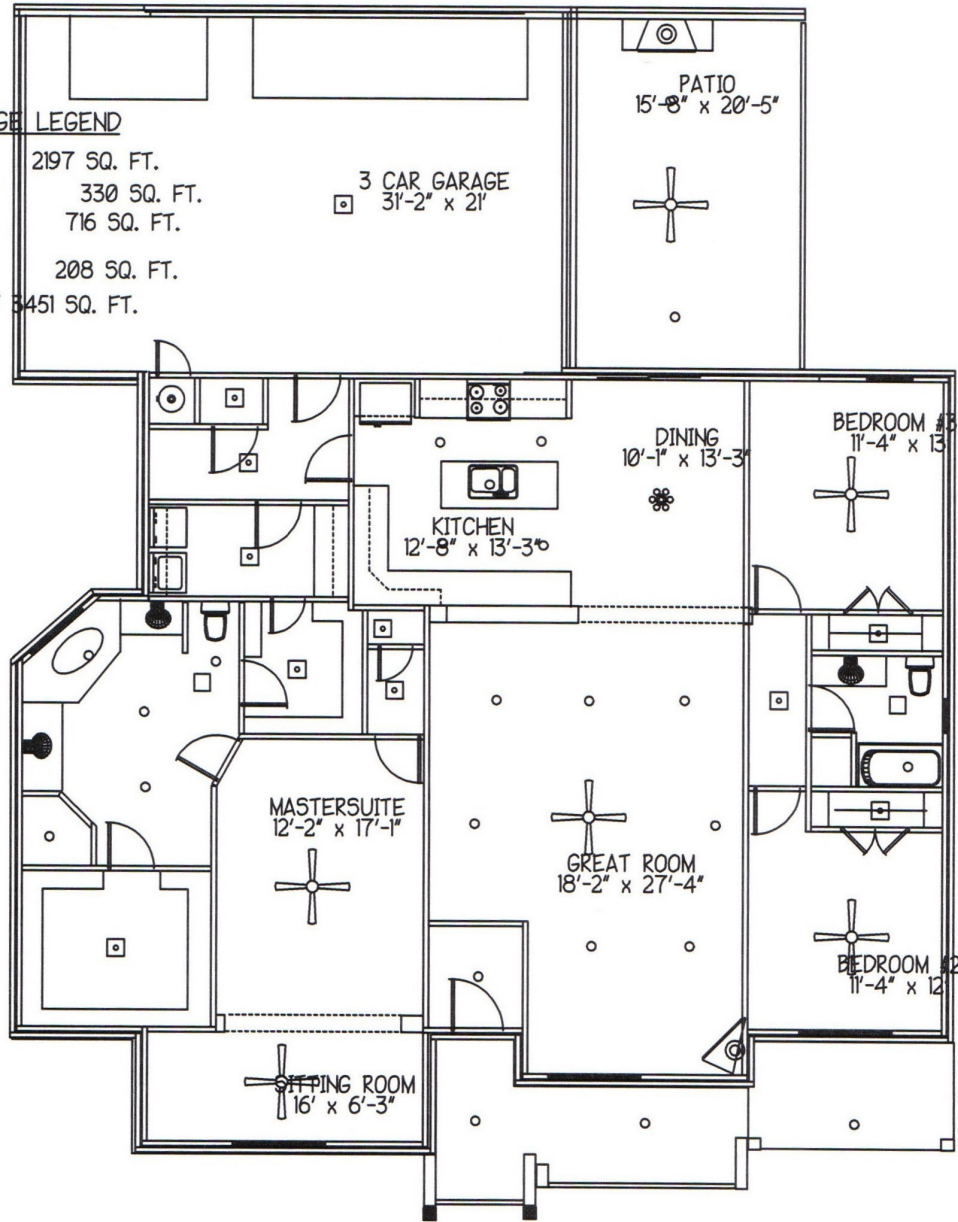

# THE NICOLE

copyright N & B Homes  
www.nandbhomes.com

SQUARE FOOTAGE LEGEND	
FIRST FLOOR	2197 SQ. FT.
PATIO	330 SQ. FT.
GARAGE	716 SQ. FT.
PORCH	208 SQ. FT.
TOTAL UNDER ROOF	3451 SQ. FT.

Carla Benites 420-9024