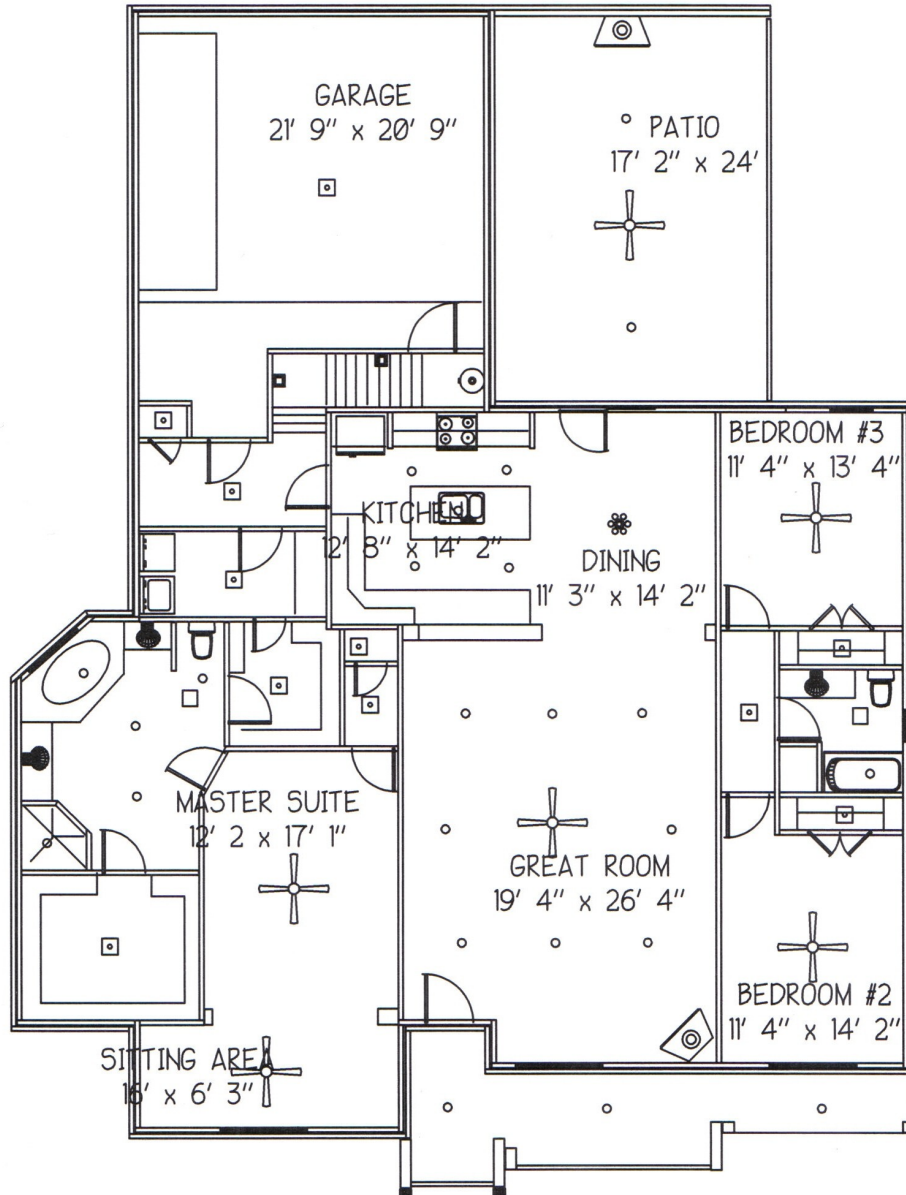

SQUARE FOOTAGE LEGEND

FIRST FLOOR 2270 SQ. FT.
SECOND FLOOR 527 SQ. FT.
GARAGE 519 SQ. FT.
PATIO 431 SQ. FT.
PORCH 184 SQ. FT.
TOTAL UNDER ROOF 3931 SQ. FT.

NICOLE W/LOFT

Copyright N&B Homes
www.nandbhomes.com

ALL DIMENSIONS ARE
APPROXIMATE AND
WILL VARY

Carolyn Christie 681-6656
Robbie Christie 681-8198

Kerry Glidewell 683-3353
Mike Trammell 683-7974

Floorplans, elevations and renderings are designer's concepts and are the property of N & B Homes.

Use of floorplans, elevations and or renderings in whole or part is a violation of federal copyright laws and will be prosecuted to the fullest extent of the law.