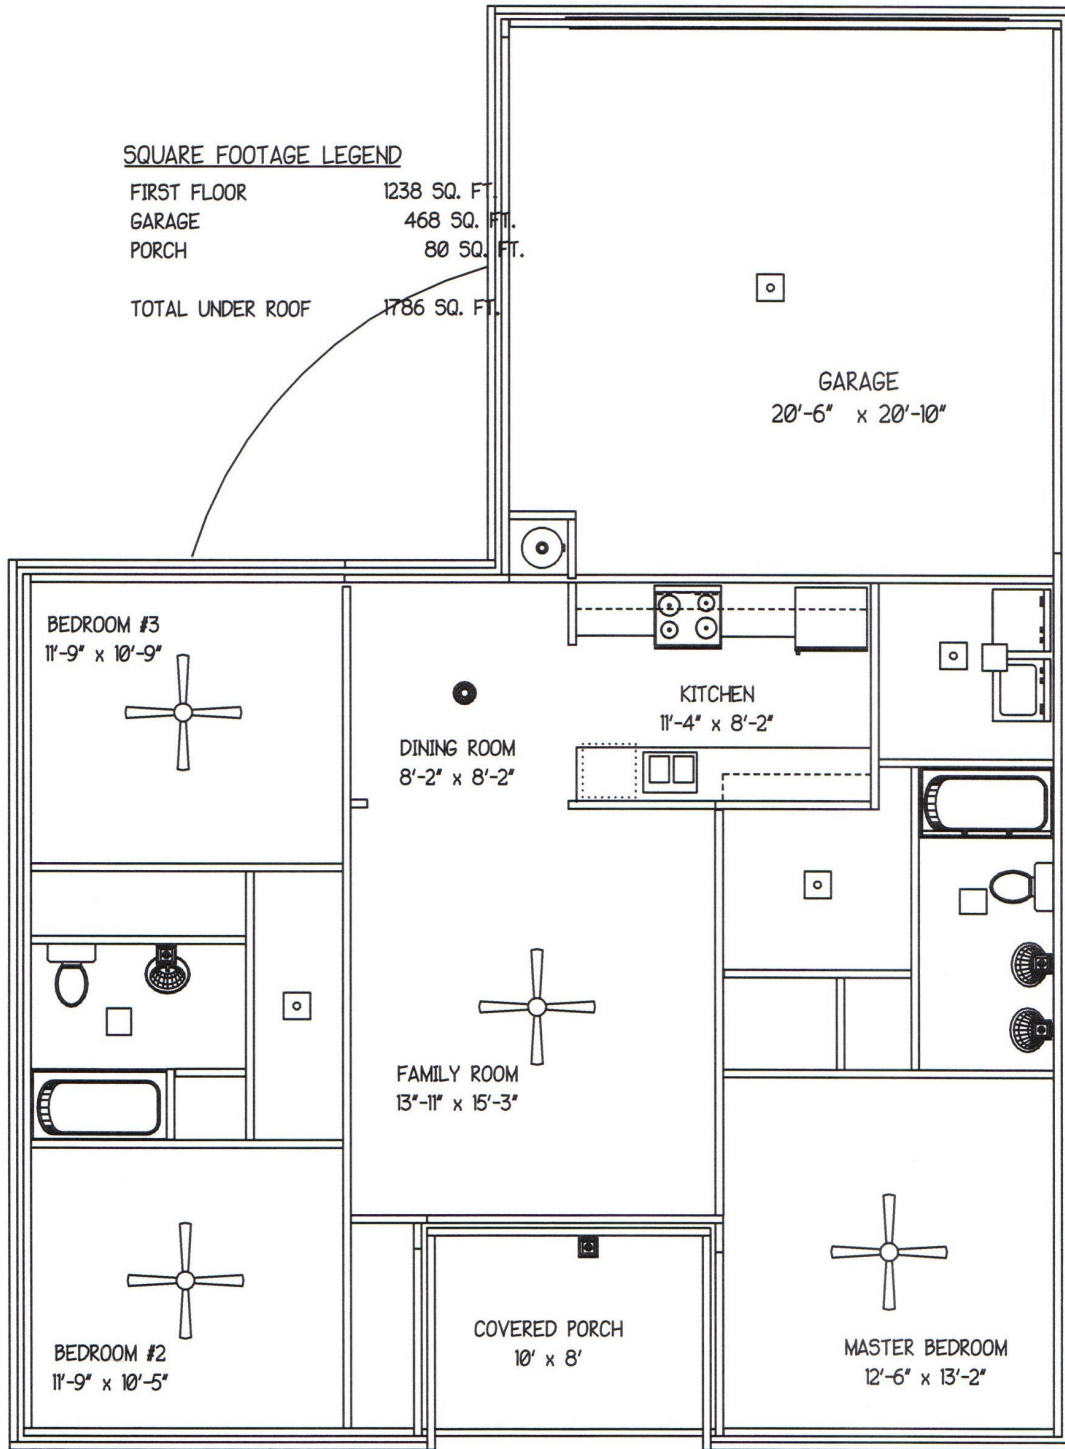

THE WILLOW

copyright N & B Homes
www.nandbhomes.com

SQUARE FOOTAGE LEGEND

FIRST FLOOR	1238 SQ. FT.
GARAGE	468 SQ. FT.
PORCH	80 SQ. FT.
TOTAL UNDER ROOF	1786 SQ. FT.

Carla Benites 420-9024

Robbie Christie 681-8198