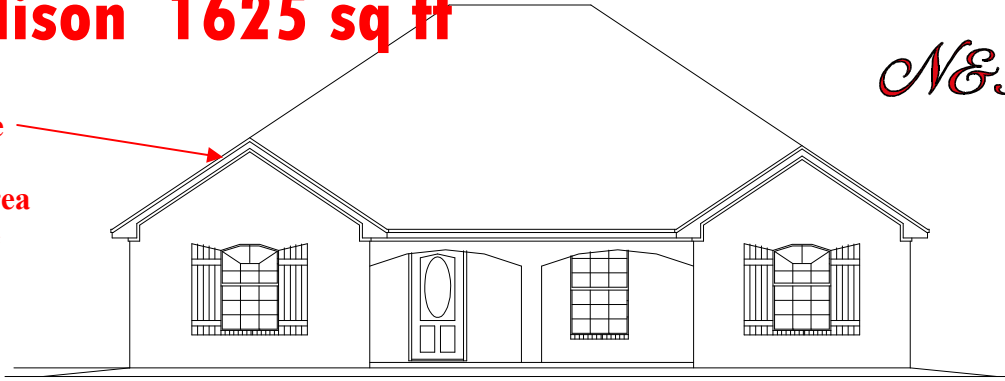

Madison 1625 sq ft

N&B Homes

This is a Gable

The Arched area in the roof line

Carolyn Christie 681-6656

Kerry Glidewell 683-3353

Robbie Christie Builder 681-8198

*(Prices, room sizes and sq ft ** may vary and are subject to change)*