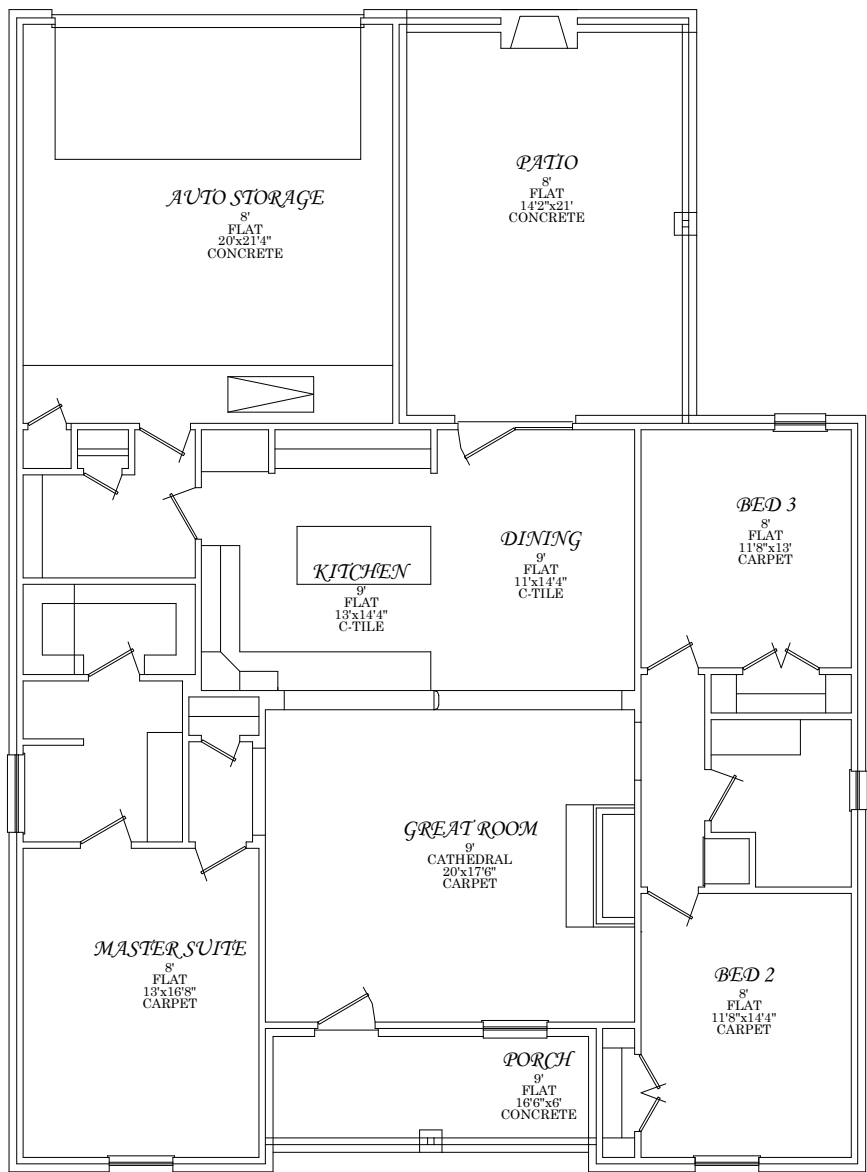

Madison 1625 sq ft

N&B Homes

This is a Gable

The Arched area in the roof line

Carolyn Christie 681-6656

Kerry Glidewell 683-3353

Robbie Christie Builder 681-8198

*(Prices, room sizes and sq ft ** may vary and are subject to change)*

Use of floor plans, elevations and renderings are designer's concepts and are the property of N & B Properties, Inc. Use of floor plans, elevations, and or renderings in part or in whole is a violation of federal copyright laws and will be prosecuted to the fullest extent of the law.