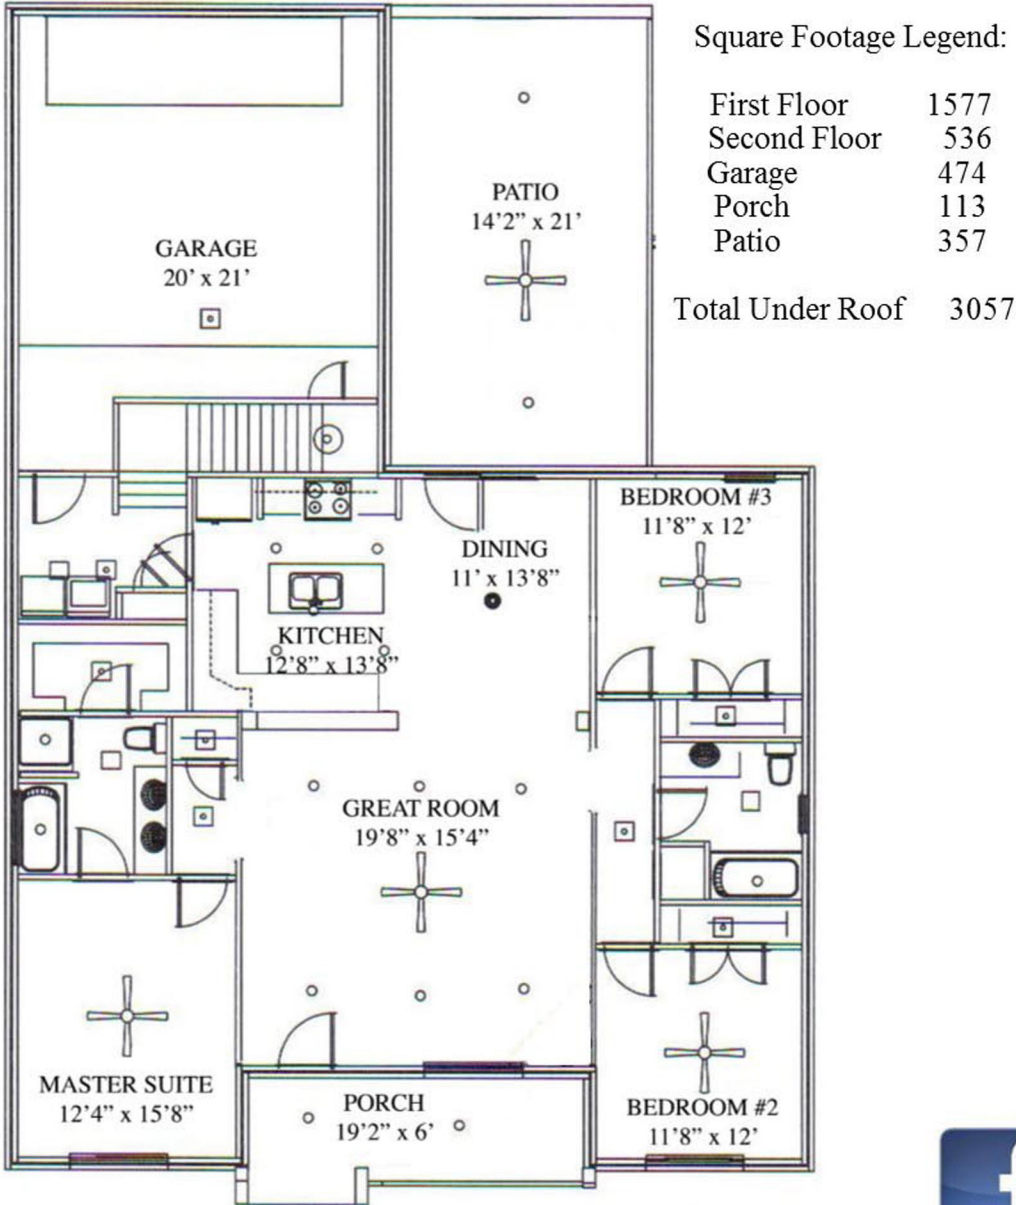

N & B HOMES

The Amy
 2113 sq. ft.
 with Bonus Room

"Through Wisdom a House is Built, and by Understanding it is Established." Proverbs 24:3

Robbie Christie - Builder 681-819 Carolyn Christie - 681-6656
nandbhomes.com

(Prices, room sizes and sq. ft. may vary and are subject to change.)
 Use of floor plans, elevations and renderings are designer's concepts and are the property of N & B Properties, Inc. Use of floor plans, elevations, and or renderings in part or in whole is a violation of federal copyright laws and will be prosecuted to the fullest extent of the law.