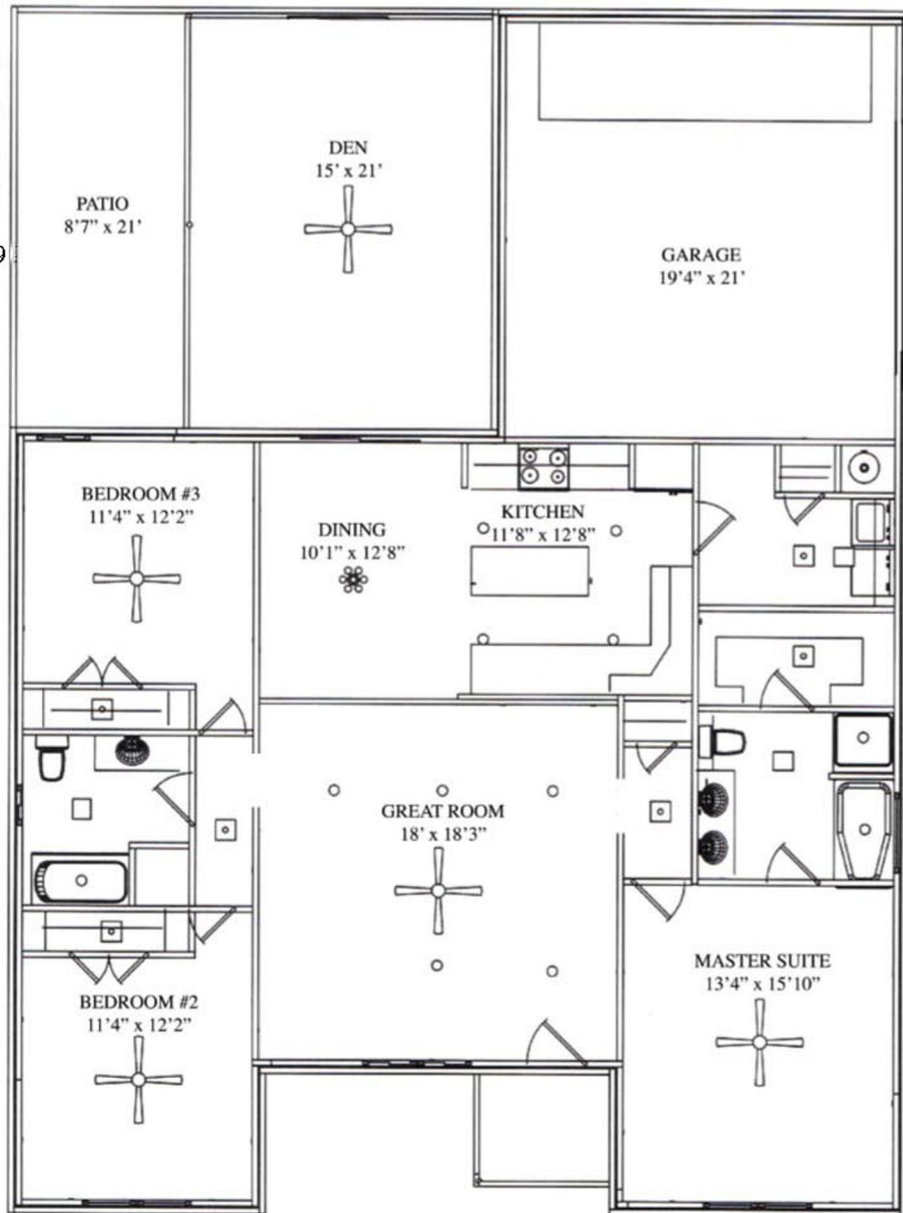

## The **Blake** 1926 sq. ft.

*“Through Wisdom a House is Built, and by Understanding it is Established.” Proverbs 24:3*

### Square Footage Legend:

Living	1926
Porch	33
Patio	197
Garage	453

Total Under Roof 2609

Robbie Christie - Builder 681-819

Carolyn Christie - 681-6656

[nandbhomes.com](http://nandbhomes.com)

(Prices, room sizes and sq. ft. may vary and are subject to change.)