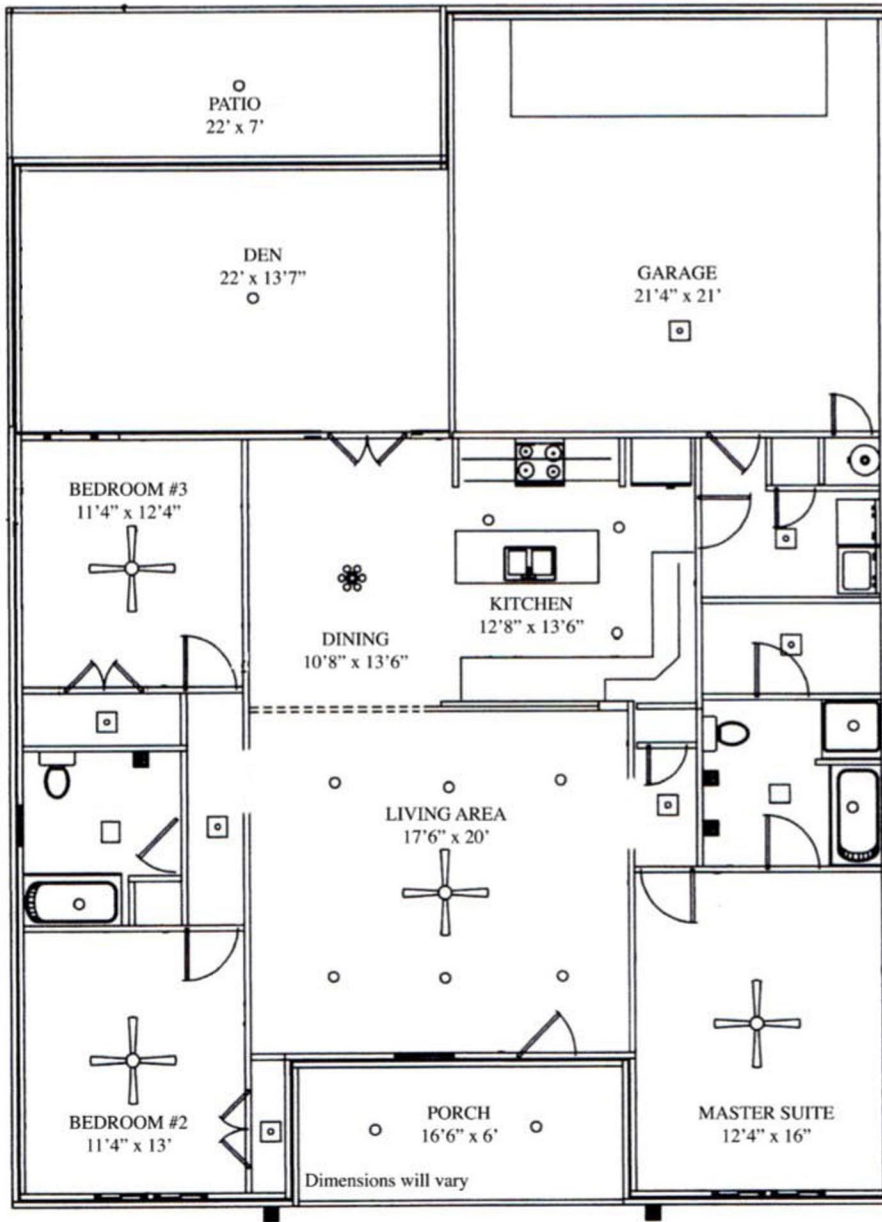

N & B HOMES

The **Bo**
1941 sq. ft.

"Through Wisdom a House is Built, and by Understanding it is Established." Proverbs 24:3

Square Footage Legend:

Living Area	1941
Garage	491
Porch/Patio	270

Total Under Roof
2702