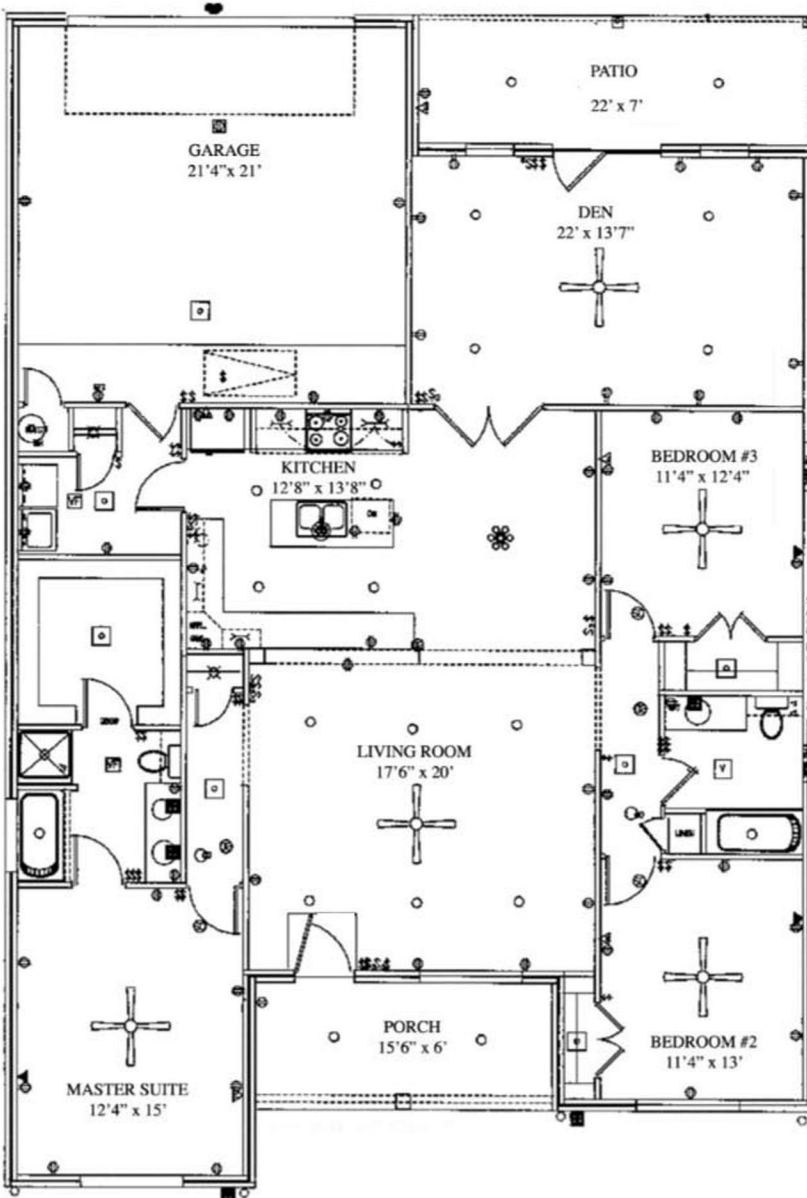

## The Bo 2000 sq. ft.

*"Through Wisdom a House is Built, and by Understanding it is Established." Proverbs 24:3*

### Square Footage Legend:

First Floor	2000
Garage	491
Porch	115
Patio	155
Total Under Roof	2761

Robbie Christie - Builder 681-819

Carolyn Christie - 681-6656

[nandbhomes.com](http://nandbhomes.com)

(Prices, room sizes and sq. ft. may vary and are subject to change.)  
Use of floor plans, elevations and renderings are designer's concepts and are the property of N & B Properties, Inc. Use of floor plans, elevations, and or renderings in part or in whole is a violation of federal copyright laws and will be prosecuted to the fullest extent of the law.