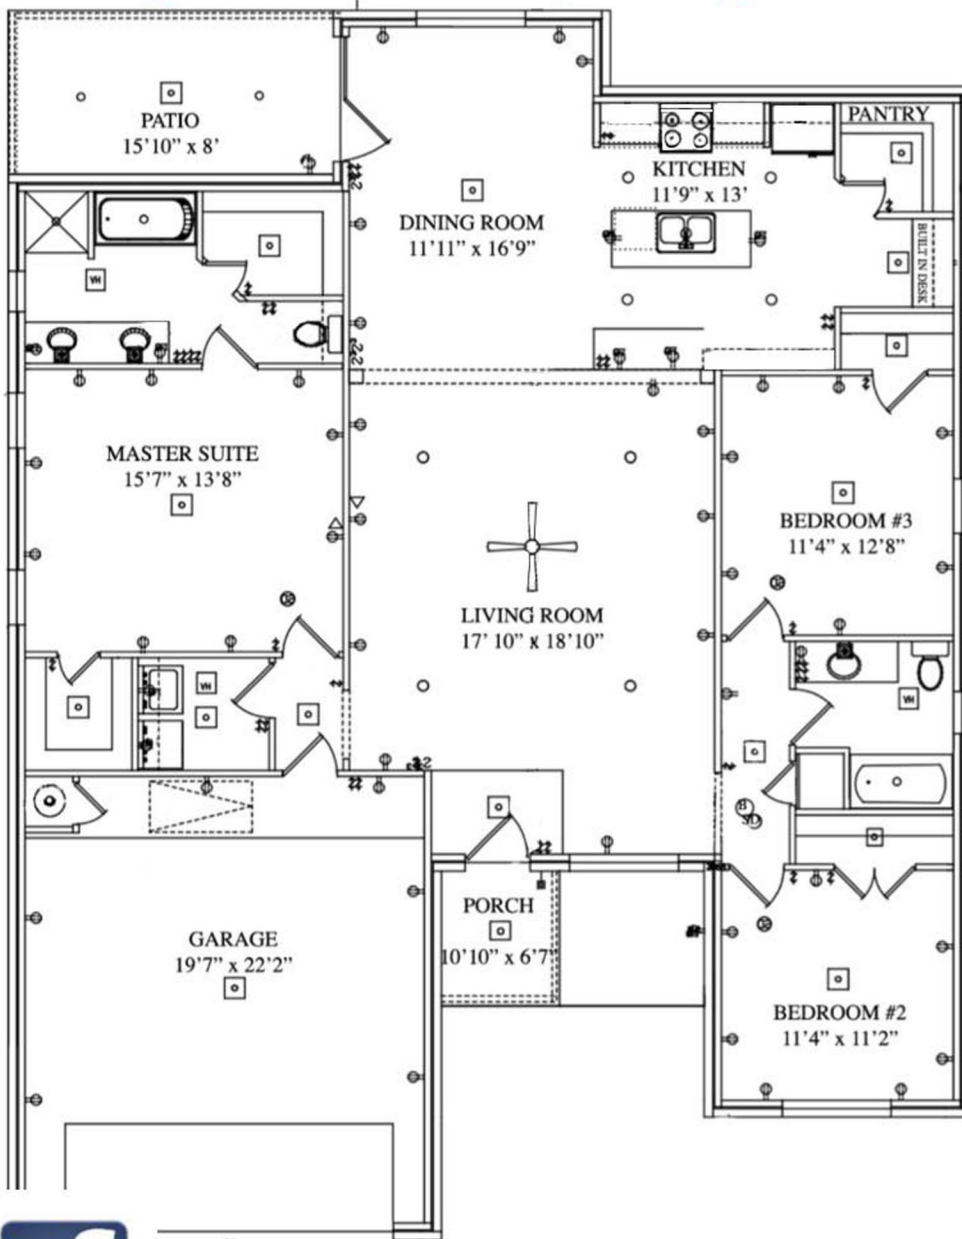

N & B HOMES

The **BOBBY** 1827 sq. ft.

"Through Wisdom a House is Built, and by Understanding it is Established." Proverbs 24:3

Square Footage Legend:

Living	1839
Porch/Patio	211
Garage	476
Total Under Roof	2526