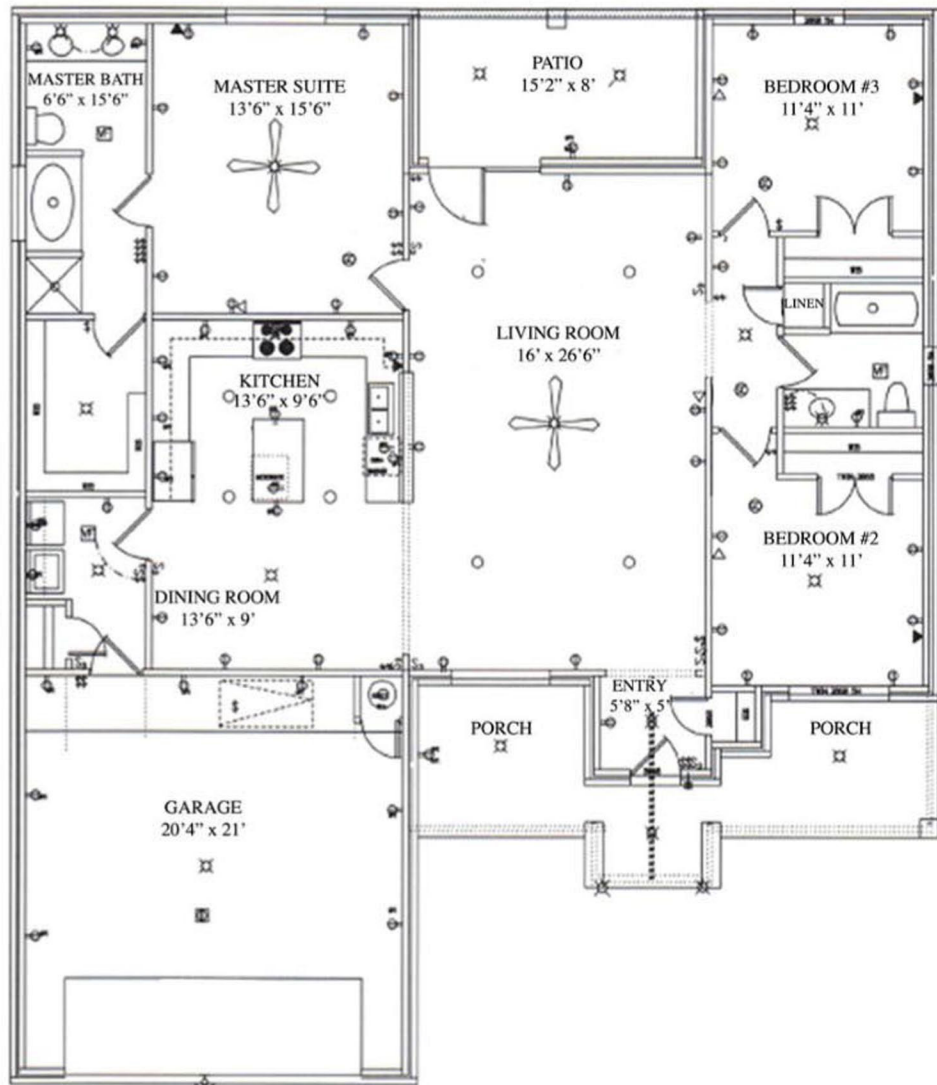

N & B HOMES

The BRITTANY

1730 sq. ft.

"Through Wisdom a House is Built, and by Understanding it is Established." Proverbs 24:3

Square Footage Legend:

Living	1730
Porch	198
Patio	120
Garage	479
Total Under Roof	2519