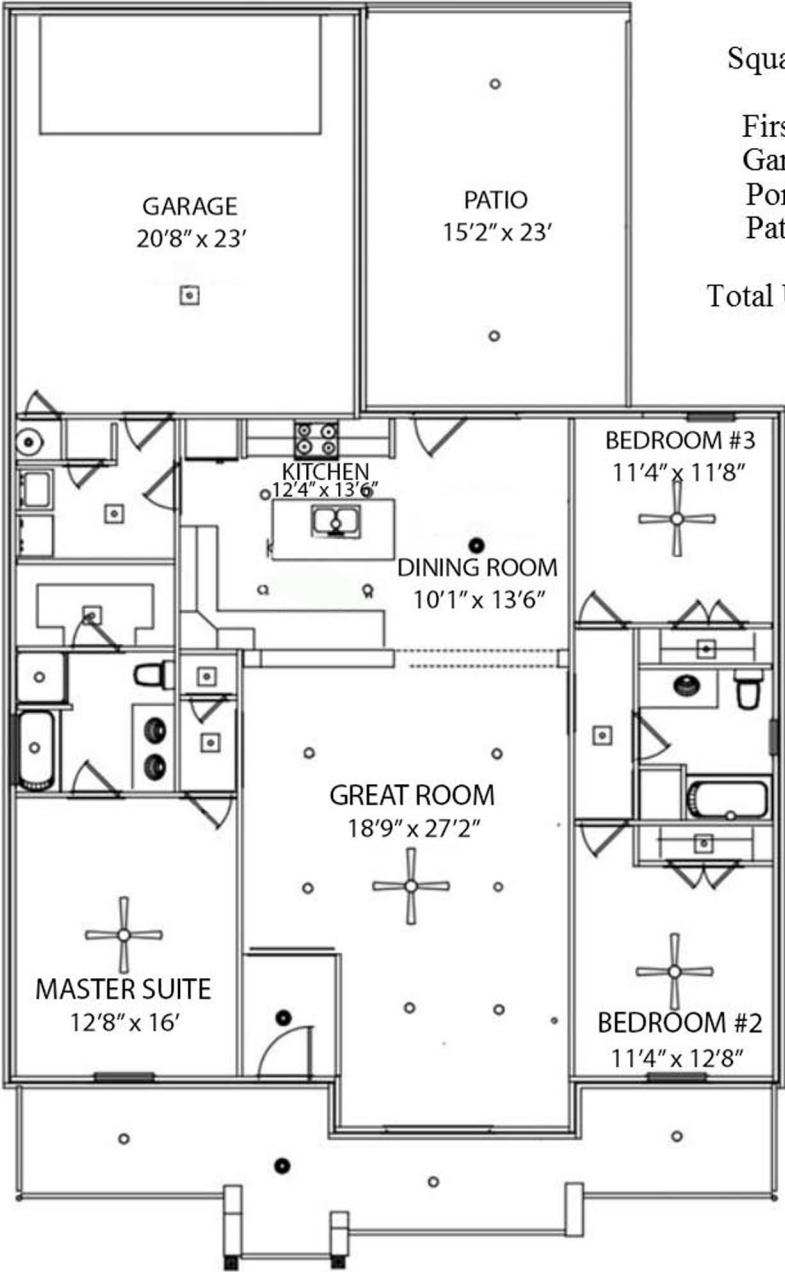

## The Cambridge 1780 sq. ft.

*"Through Wisdom a House is Built, and by Understanding it is Established." Proverbs 24:3*

Square Footage Legend:

First Floor	1780
Garage	523
Porch	310
Patio	352

Total Under Roof 2959