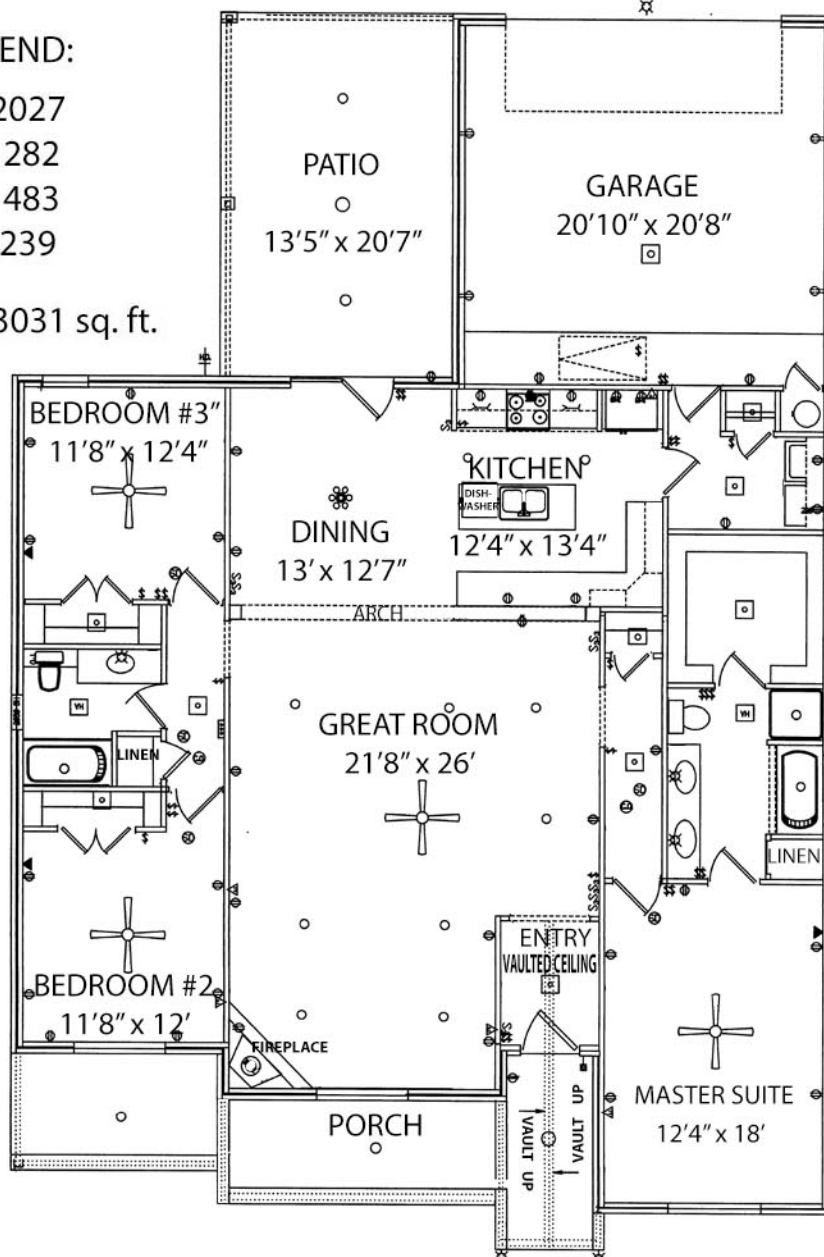

N & B HOMES

Welcome Home

The Cambridge

2027 sq. ft.

"Through Wisdom a House is Built, and by Understanding it is Established." Proverbs 24:3

SQUARE FOOT LEGEND:

Living Area	2027
Patio	282
Garage	483
Porch	239

TOTAL UNDER ROOF 3031 sq. ft.

Robbie Christie - Builder 681-8198

Carolyn Christie - 681-6656

nandbhomes.com

(Prices, room sizes and sq. ft. may vary and are subject to change.)

Use of floor plans, elevations and renderings are designer's concepts and are the property of N & B Properties, Inc. Use of floor plans, elevations, and or renderings in part or in whole is a violation of federal copyright laws and will be prosecuted to the fullest extent of the law.