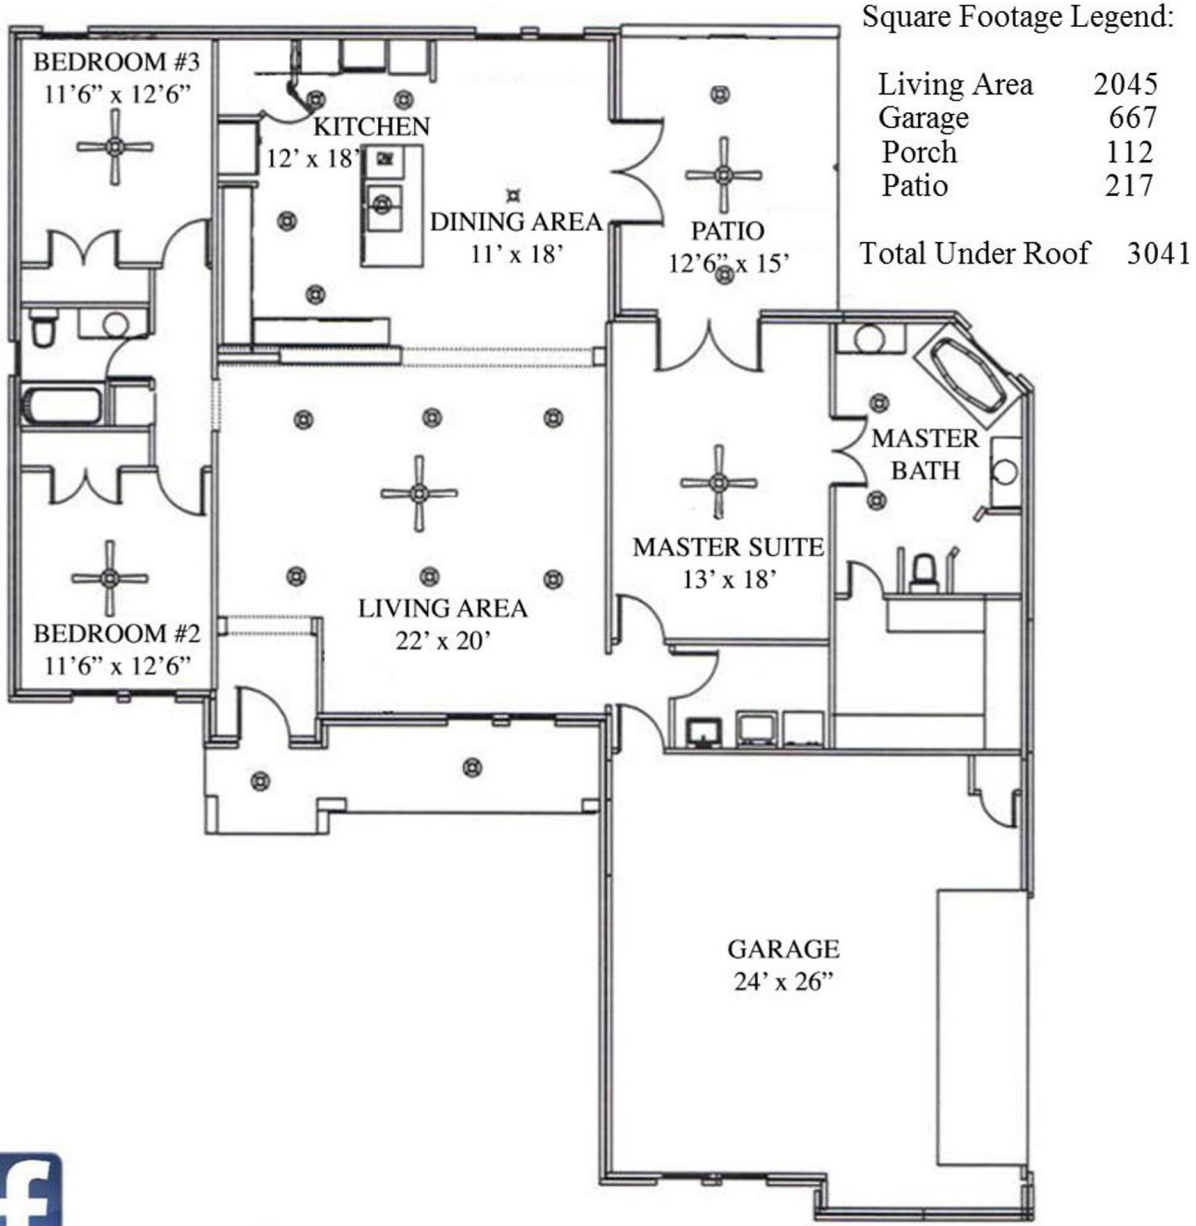

N & B HOMES

The Carolina 2045 sq. ft.

"Through Wisdom a House is Built, and by Understanding it is Established." Proverbs 24:3

Robbie Christie - Builder 681-819

Carolyn Christie - 681-6656

nandbhomes.com

(Prices, room sizes and sq. ft. may vary and are subject to change.)
Use of floor plans, elevations and renderings are designer's concepts and are the property of N & B Properties, Inc. Use of floor plans, elevations, and or renderings in part or in whole is a violation of federal copyright laws and will be prosecuted to the fullest extent of the law.