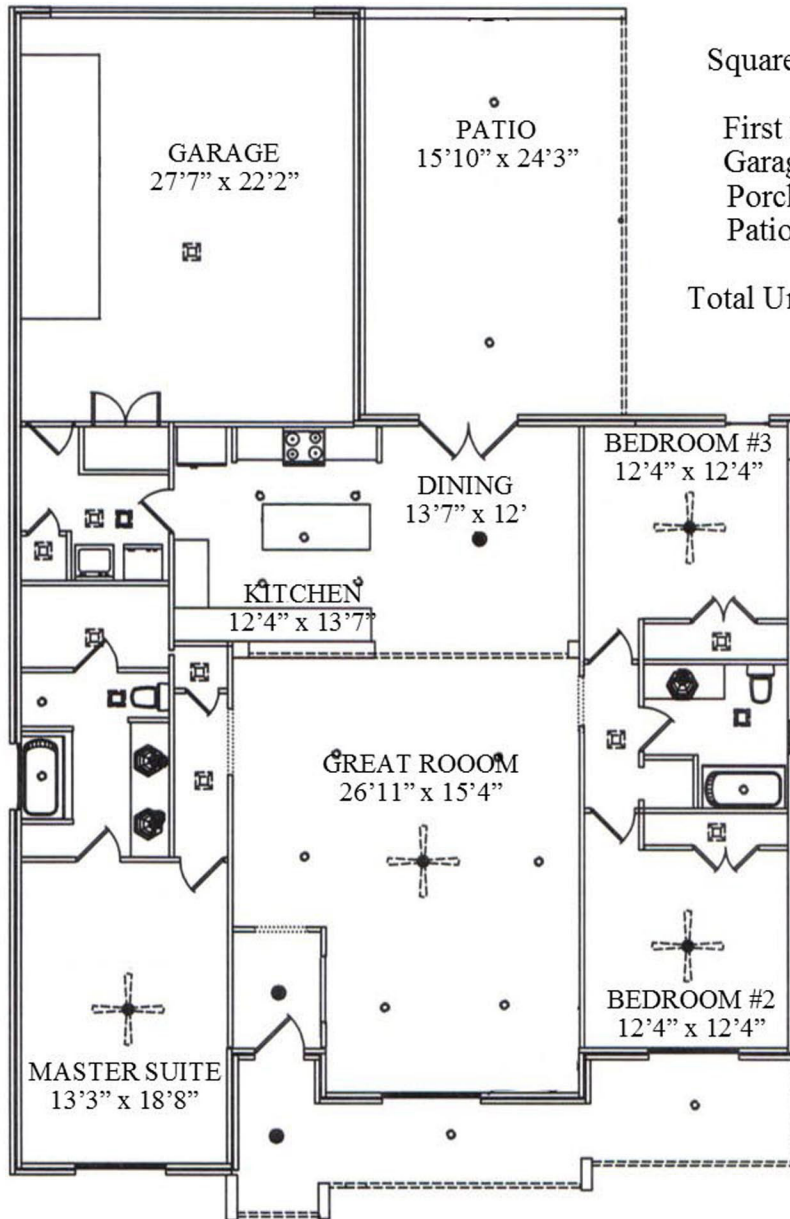

N & B HOMES

The **Ex. Cambridge**
1993 sq. ft.

"Through Wisdom a House is Built, and by Understanding it is Established." Proverbs 24:3

Square Footage Legend:

First Floor	1993
Garage	592
Porch	214
Patio	404

Total Under Roof 3203

Robbie Christie - Builder 681-819

Carolyn Christie - 681-6656

nandbhomes.com

(Prices, room sizes and sq. ft. may vary and are subject to change.)

Use of floor plans, elevations and renderings are designer's concepts and are the property of N & B Properties, Inc. Use of floor plans, elevations, and or renderings in part or in whole is a violation of federal copyright laws and will be prosecuted to the fullest extent of the law.