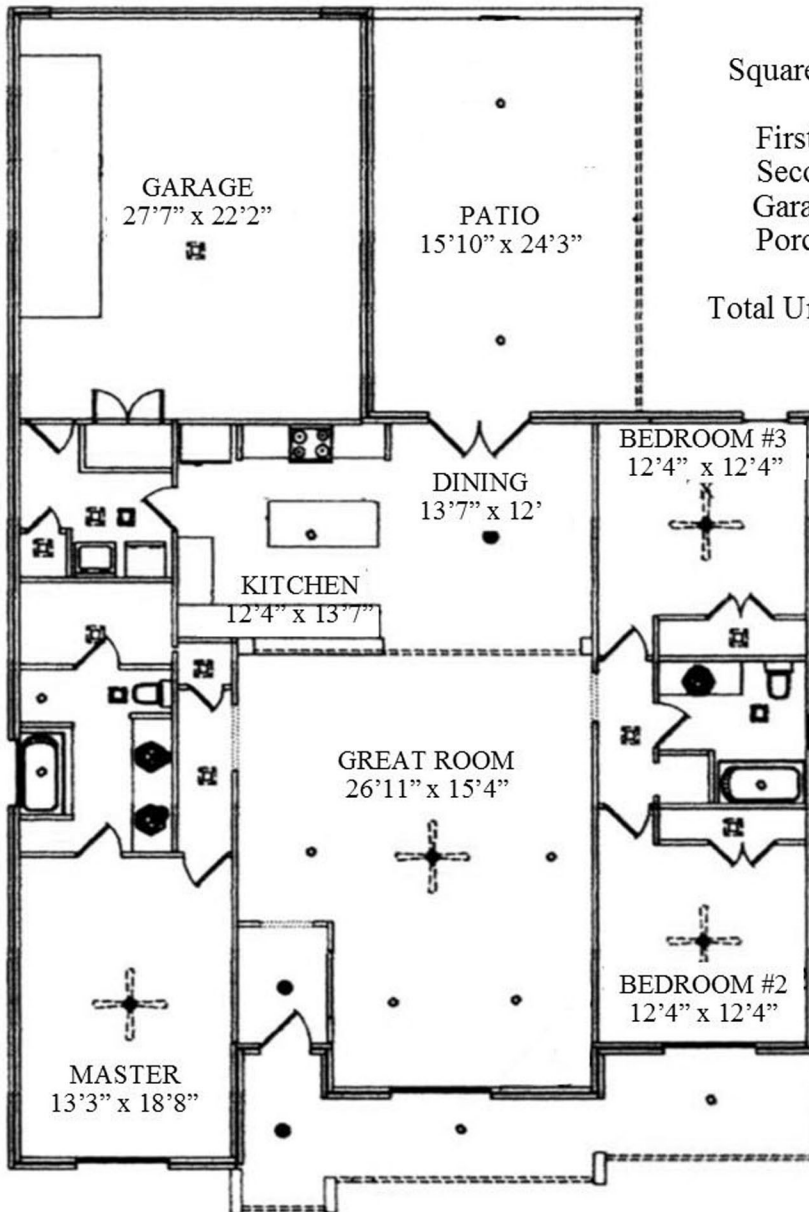

N & B HOMES

Welcome Home

The Ex. Cambridge

2506 sq. ft.
with Bonus Room

"Through Wisdom a House is Built, and by Understanding it is Established." Proverbs 24:3

Square Footage Legend:

First Floor	1993
Second Floor	513
Garage	513
Porches	514

Total Under Roof 3517

Robbie Christie - Builder 681-819

Carolyn Christie - 681-6656

nandbhomes.com

(Prices, room sizes and sq. ft. may vary and are subject to change.)

Use of floor plans, elevations and renderings are designer's concepts and are the property of N & B Properties, Inc. Use of floor plans, elevations, and or renderings in part or in whole is a violation of federal copyright laws and will be prosecuted to the fullest extent of the law.

The Ex. CAMBRIDGE

2506 sq. ft.

Bonus Room

513 sq. ft.

"Through Wisdom a House is Built, and by Understanding it is Established." Proverbs 24:3

Robbie Christie - Builder 681-819

Carolyn Christie - 681-6656

nandbhomes.com