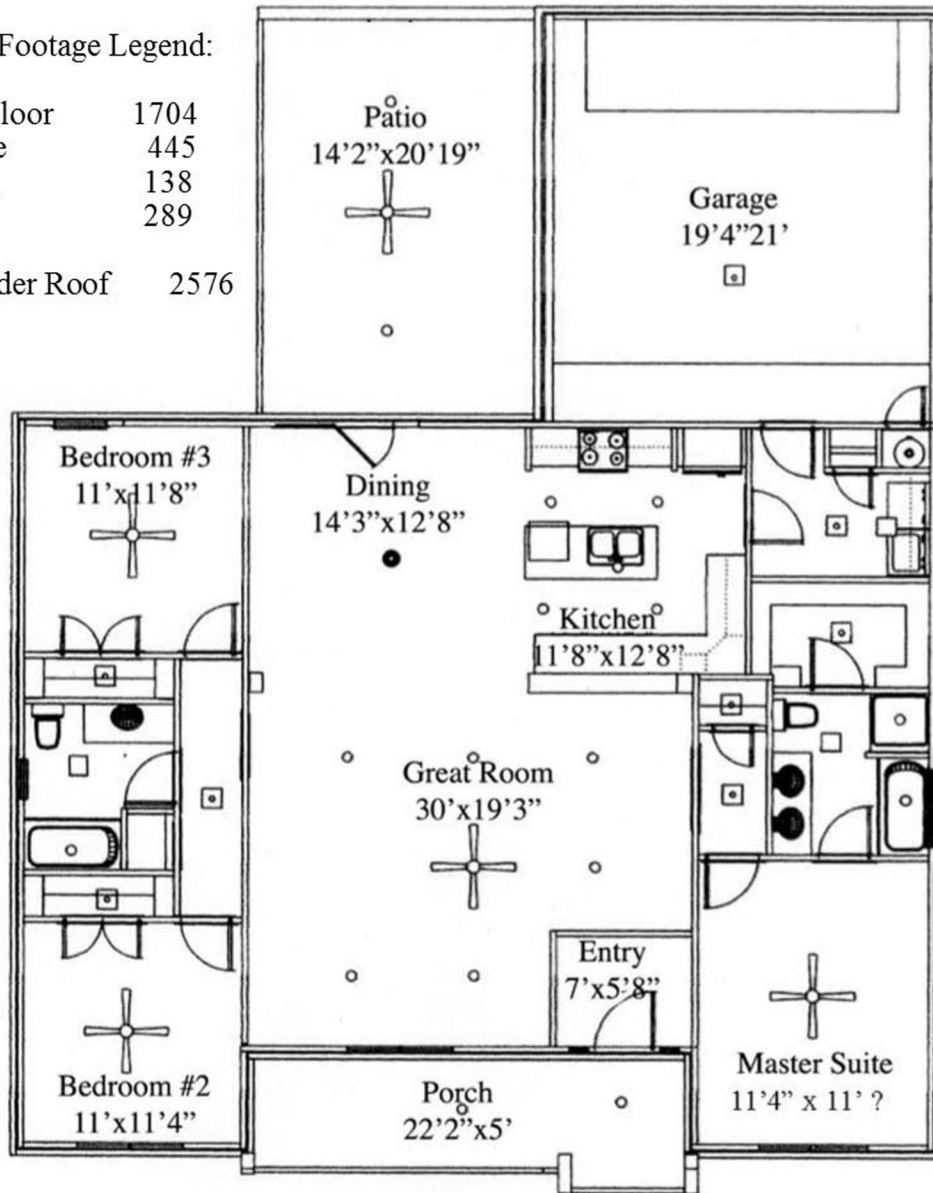

N & B HOMES

The Gatewood 1704 sq. ft.

"Through Wisdom a House is Built, and by Understanding it is Established." Proverbs 24:3

Square Footage Legend:

First Floor	1704
Garage	445
Porch	138
Patio	289
Total Under Roof	2576