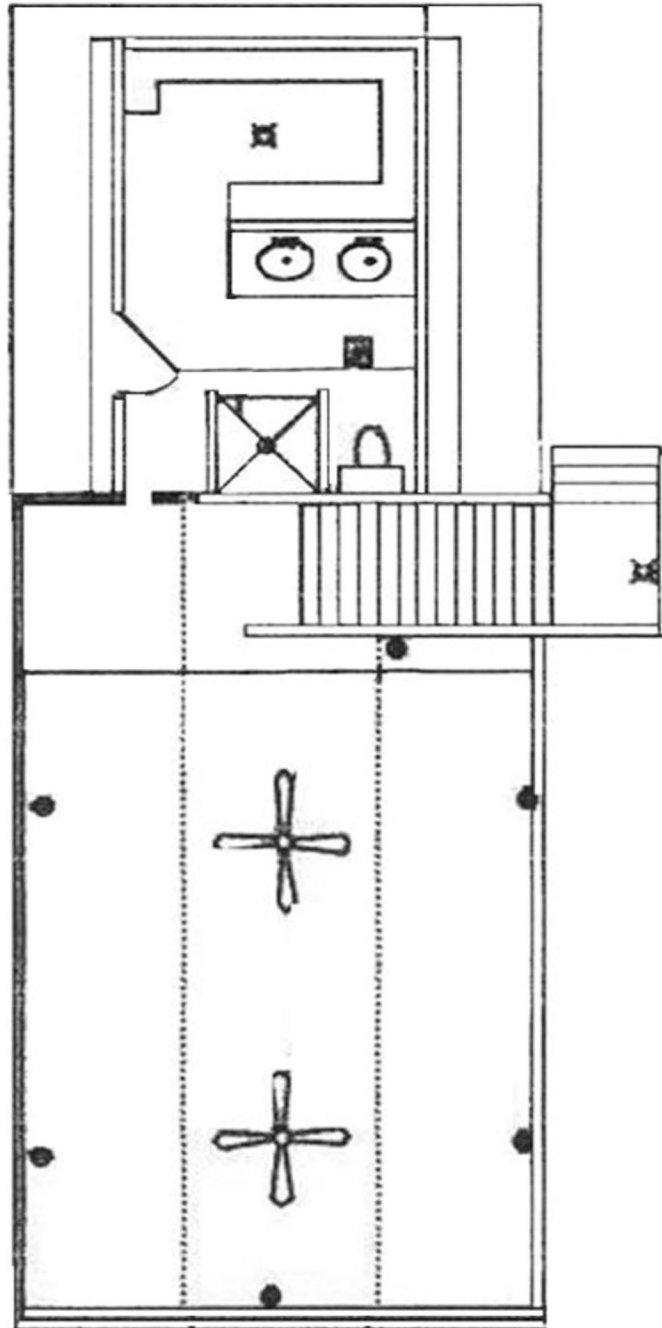

N & B HOMES

The **Gatewood**

2328 sq. ft.  
with Bonus Room

*“Through Wisdom a House is Built, and by Understanding it is Established.” Proverbs 24:3*

Square Footage Legend:

First Floor	1764
Second Floor	
Garage	
Porch	
Patio	
<b>Total Under Roof</b>	<b>3824</b>

## The Gatewood

2328 sq. ft.

### Bonus Room

524 sq. ft.

*"Through Wisdom a House is Built, and by Understanding it is Established." Proverbs 24:3*

Robbie Christie - Builder 681-819

Carolyn Christie - 681-6656

[nandbhomes.com](http://nandbhomes.com)