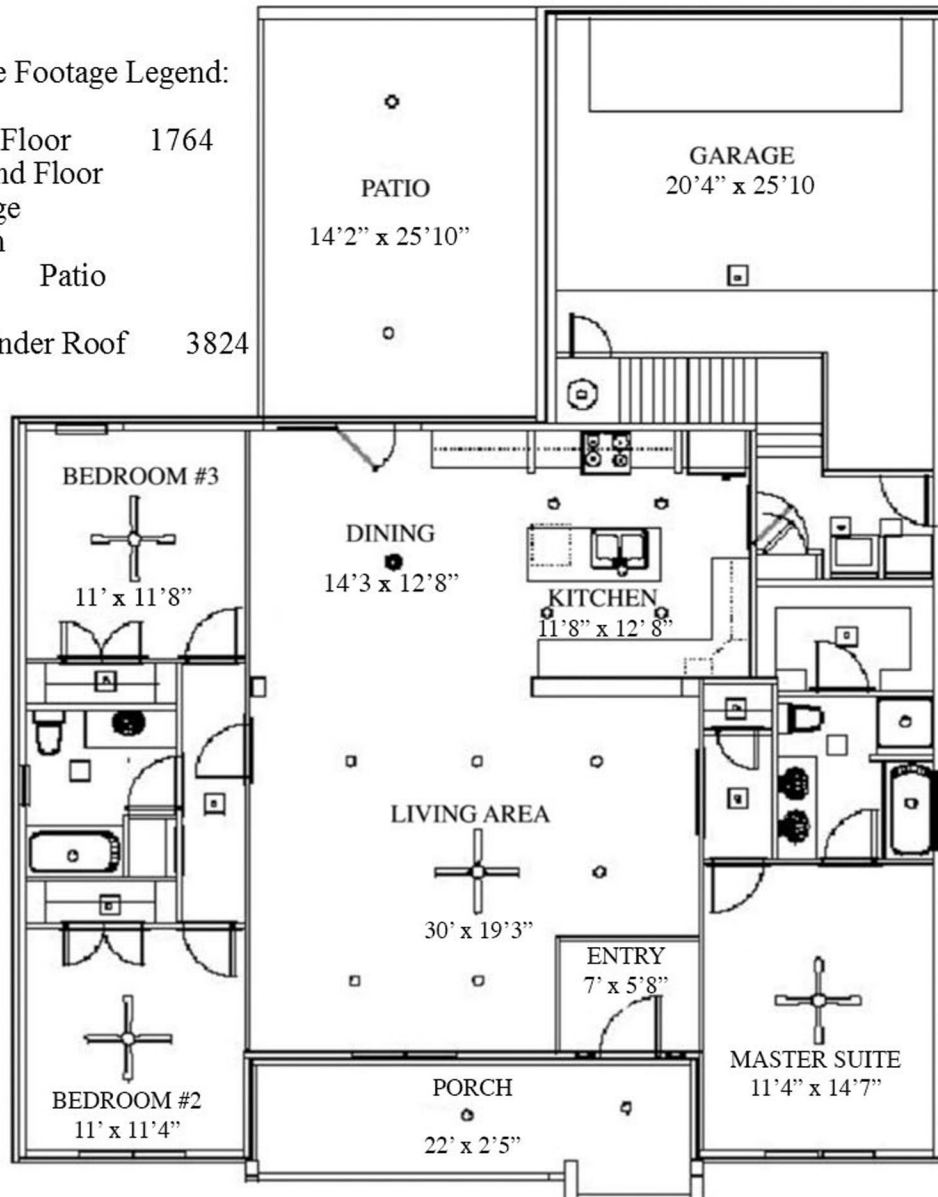

N & B HOMES

The **Gatewood**

2328 sq. ft.  
with Bonus Room

*“Through Wisdom a House is Built, and by Understanding it is Established.” Proverbs 24:3*

Square Footage Legend:

First Floor	1764
Second Floor	
Garage	
Porch	
Patio	
<b>Total Under Roof</b>	<b>3824</b>

## The Gatewood

2328 sq. ft.