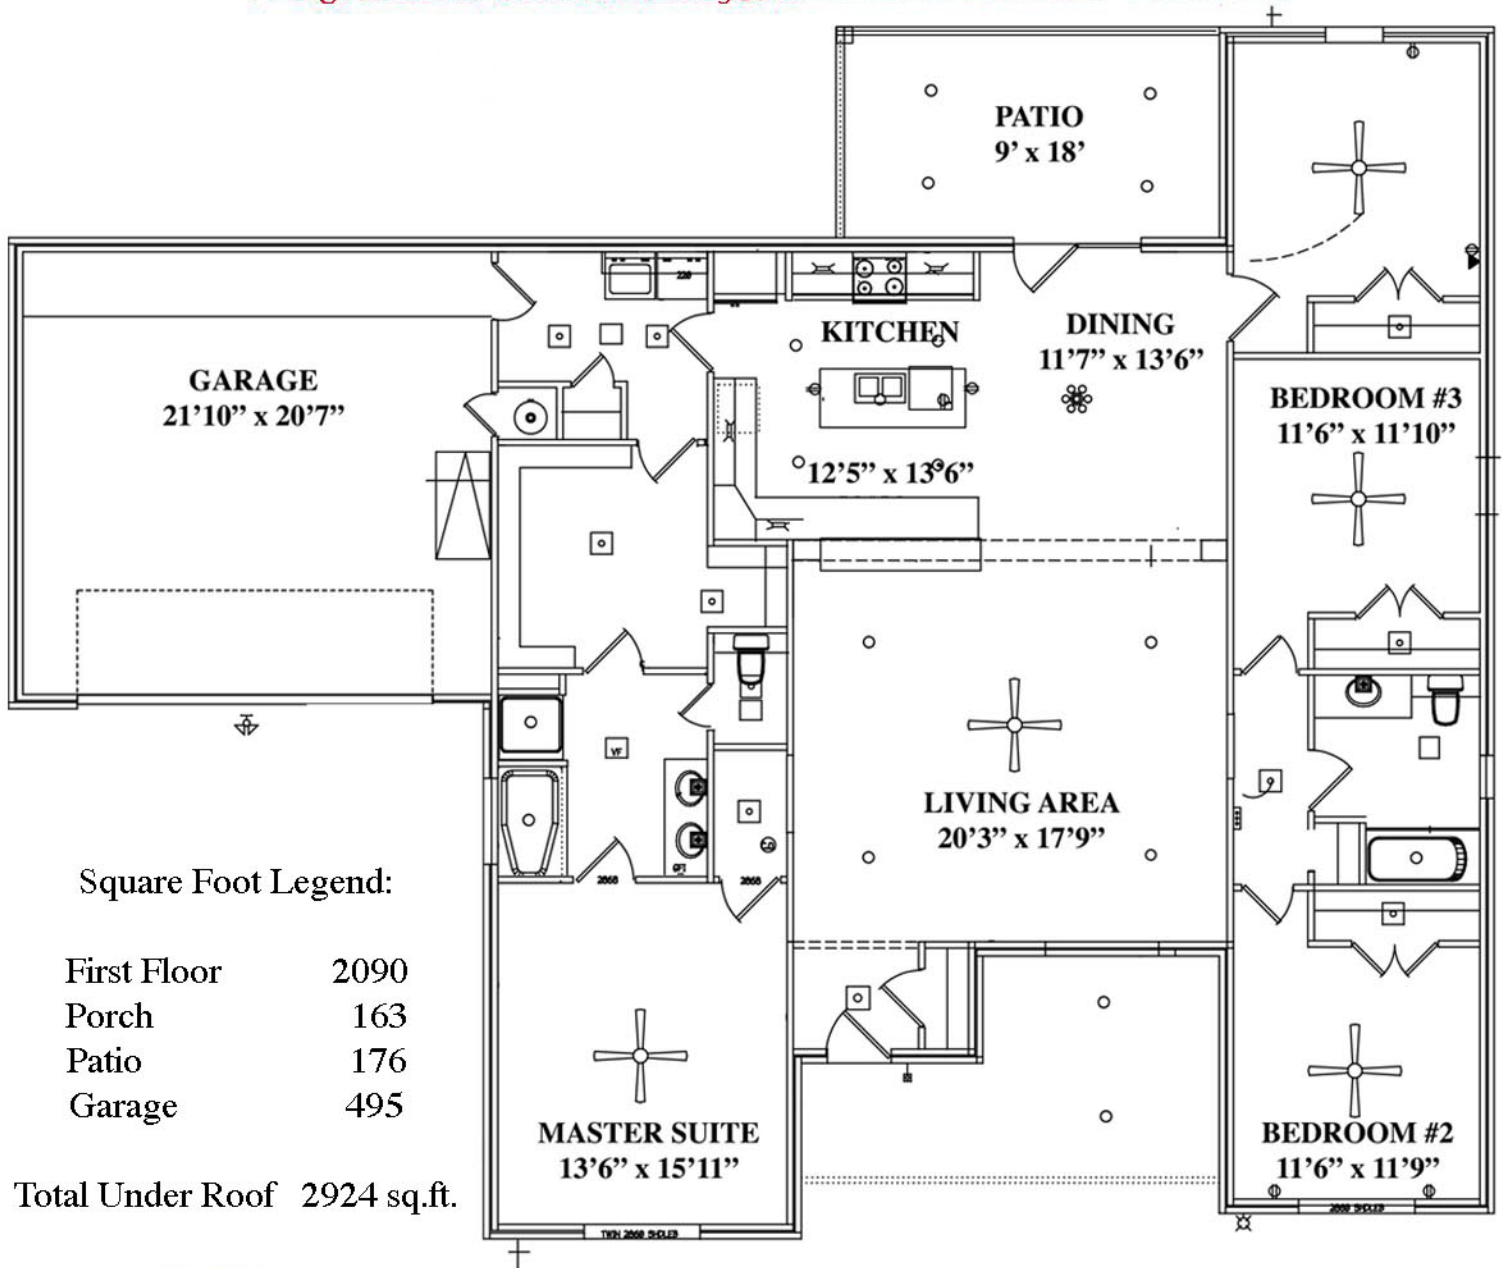

N & B HOMES

Welcome Home

The Kingston

2090 sq. ft.

"Through Wisdom a House is Built, and by Understanding it is Established." Proverbs 24:3

Square Foot Legend:

First Floor	2090
Porch	163
Patio	176
Garage	495

Total Under Roof 2924 sq.ft.

Robbie Christie - Builder 681-8198

Carolyn Christie - 681-6656

nandbhomes.com

(Prices, room sizes and sq. ft. may vary and are subject to change.)

Use of floor plans, elevations and renderings are designer's concepts and are the property of N & B Properties, Inc. Use of floor plans, elevations, and or renderings in part or in whole is a violation of federal copyright laws and will be prosecuted to the fullest extent of the law.