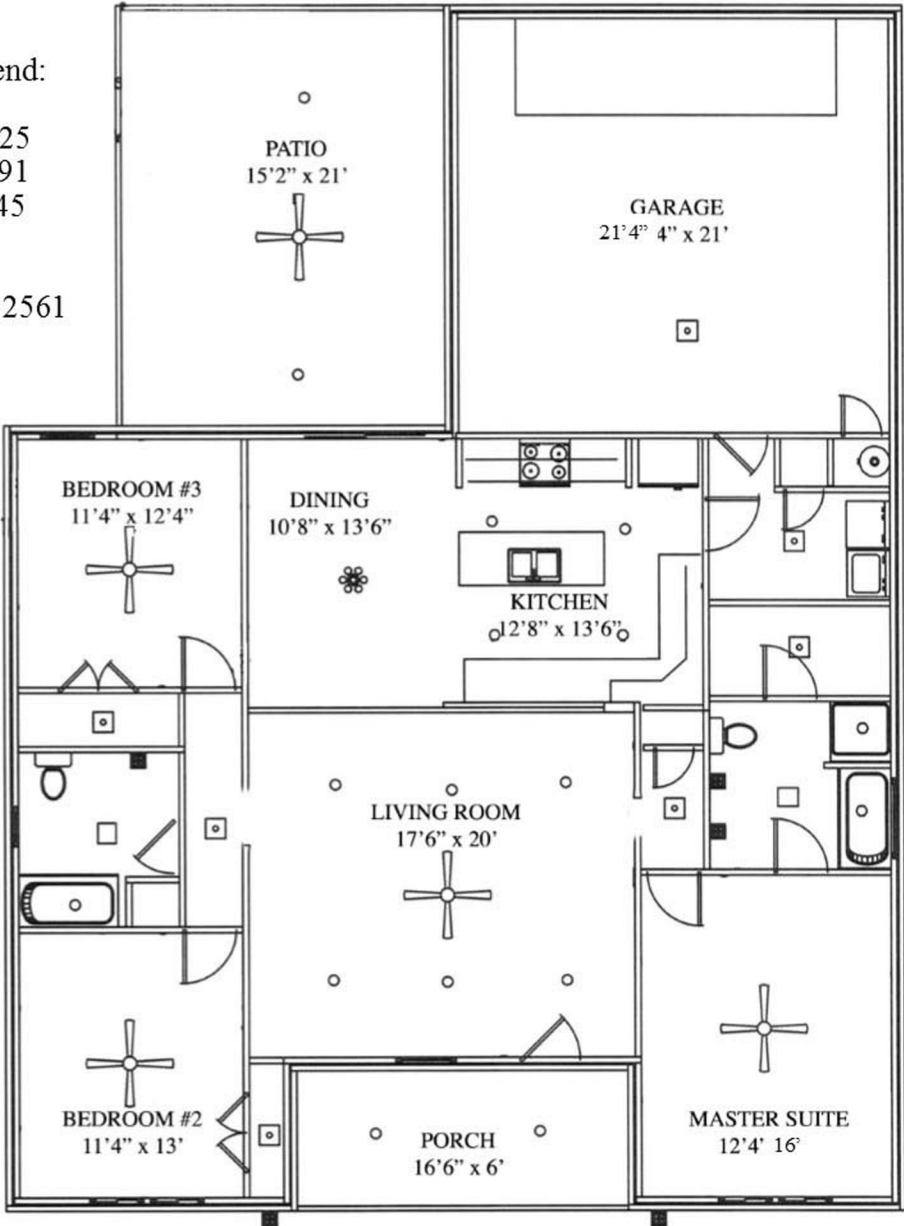

N & B HOMES

Welcome Home

The Madison 1625 sq. ft.

"Through Wisdom a House is Built, and by Understanding it is Established." Proverbs 24:3

Square Footage Legend:

First Floor	1625
Garage	491
Porch	445

Total Under Roof 2561