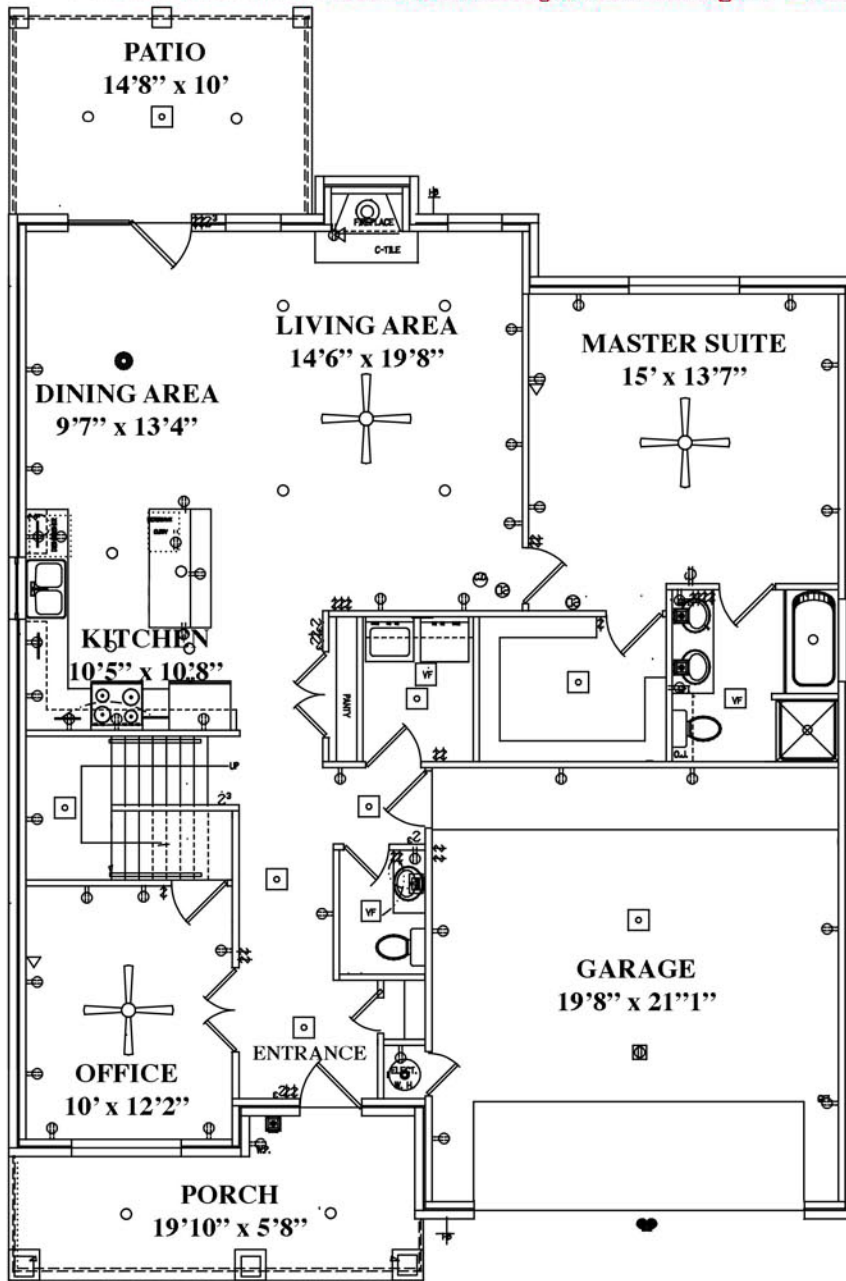

## The **Michelle** with Second Floor 2042 Sq. Ft.

*"Through Wisdom a House is Built, and by Understanding it is Established." Proverbs 24:3*

### Square Foot Legend:

|                         |             |
|-------------------------|-------------|
| First Floor             | 1419        |
| Second Floor            | 671         |
| Porch                   | 135         |
| Patio                   | 146         |
| Garage                  | 452         |
| <b>Total Under Roof</b> | <b>2823</b> |