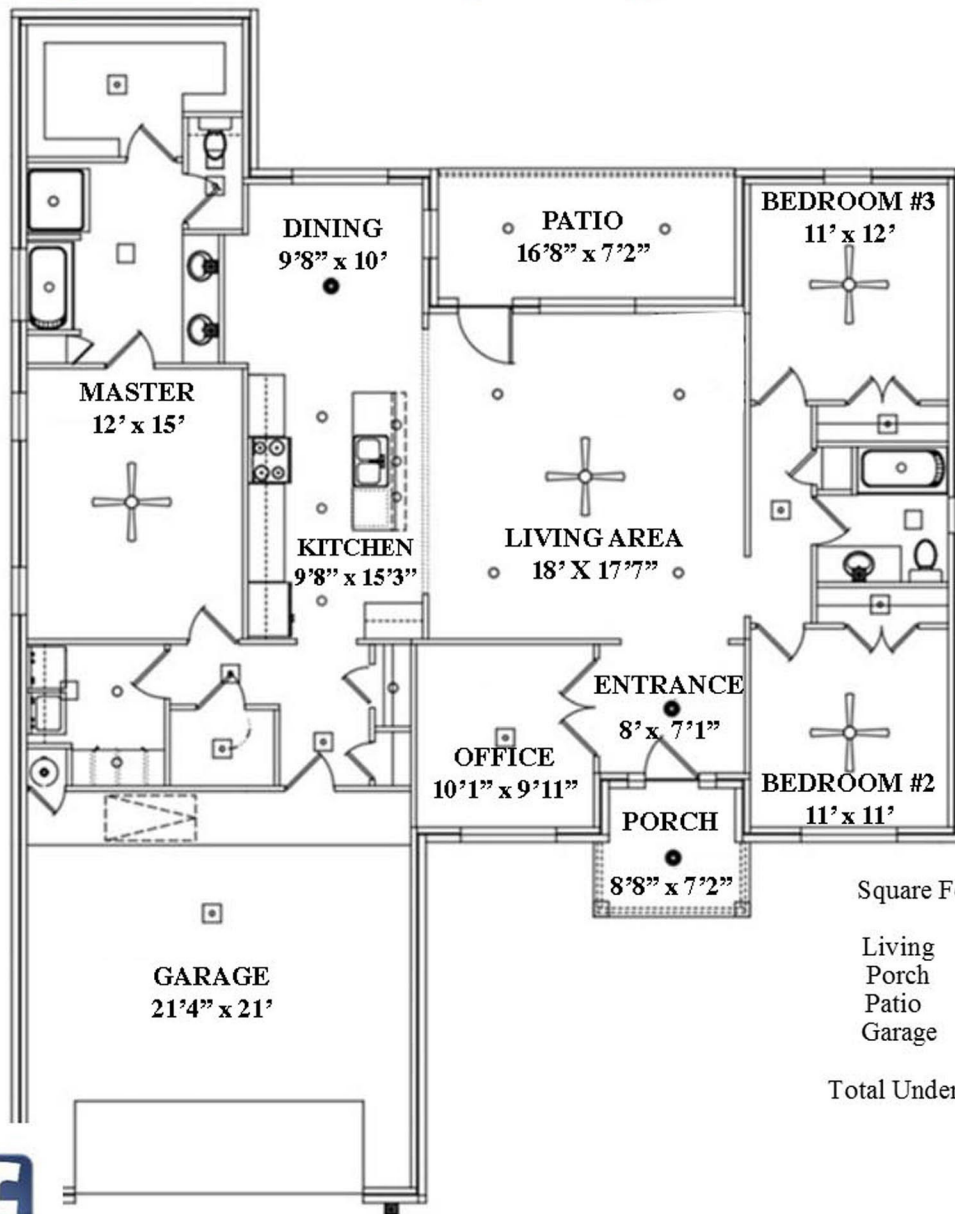

N & B HOMES

The Rachel 1886 sq. ft.

"Through Wisdom a House is Built, and by Understanding it is Established." Proverbs 24:3

Square Footage Legend:

Living	1886
Porch	57
Patio	119
Garage	530

Total Under Roof 2592