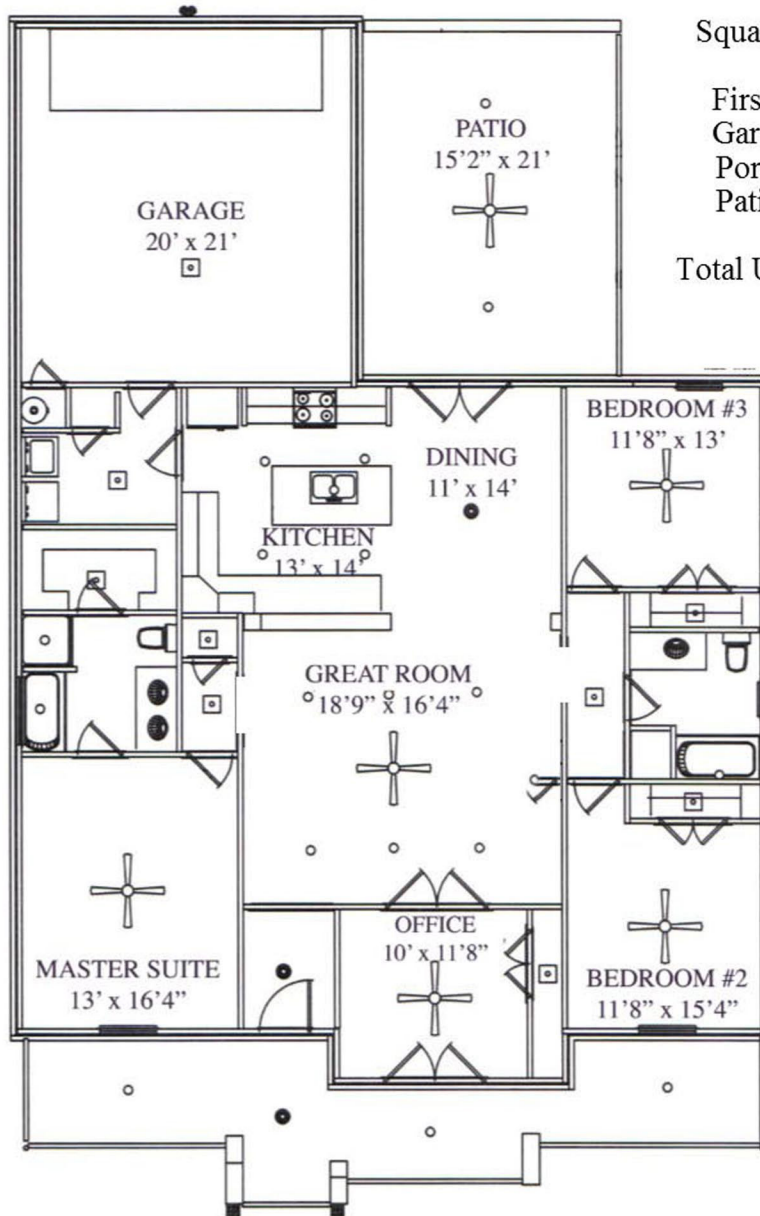

## The Tuscany 1780 sq. ft.

*"Through Wisdom a House is Built, and by Understanding it is Established." Proverbs 24:3*

Square Footage Legend:

First Floor	1780
Garage	454
Porch	310
Patio	324

Total Under Roof 2868