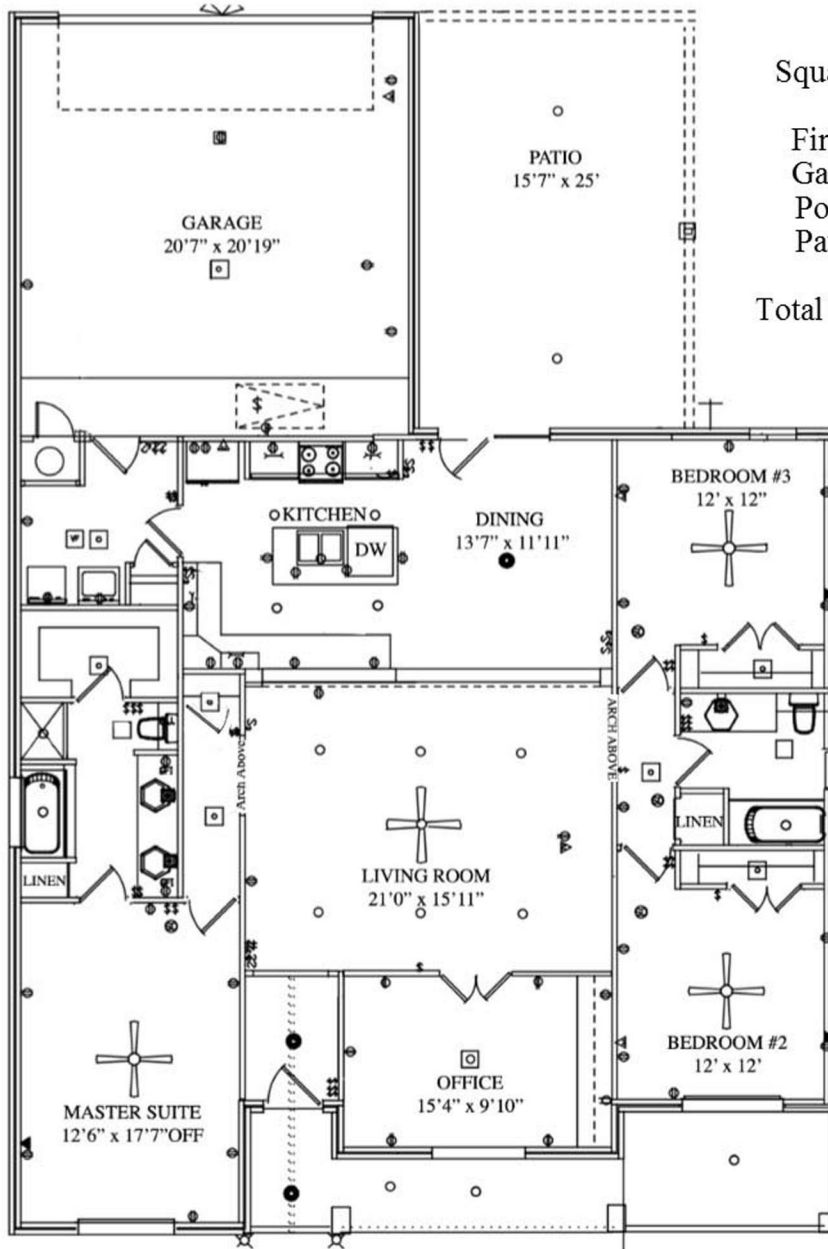

N & B HOMES

The Ex. TUSCANY 1993 sq. ft.

"Through Wisdom a House is Built, and by Understanding it is Established." Proverbs 24:3

Square Footage Legend:

First Floor	1993
Garage	567
Porch	180
Patio	374

Total Under Roof 3114