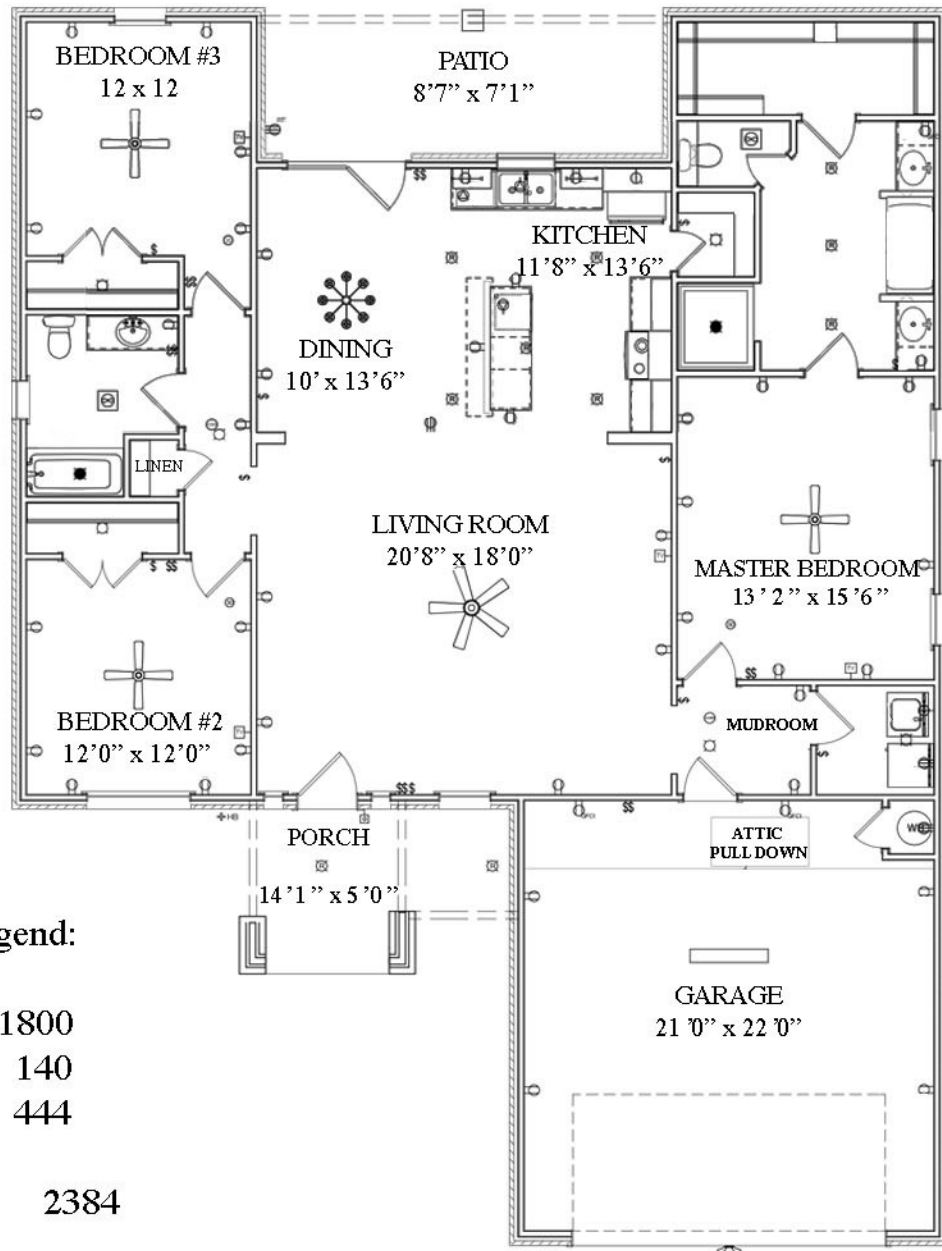

N & B HOMES

Welcome Home

The ANN 1800 sq. ft.

"Through Wisdom a House is Built, and by Understanding it is Established." Proverbs 24:3

Square Foot Legend:

First Floor	1800
Porch/Patio	140
Garage	444

Total Under Roof 2384