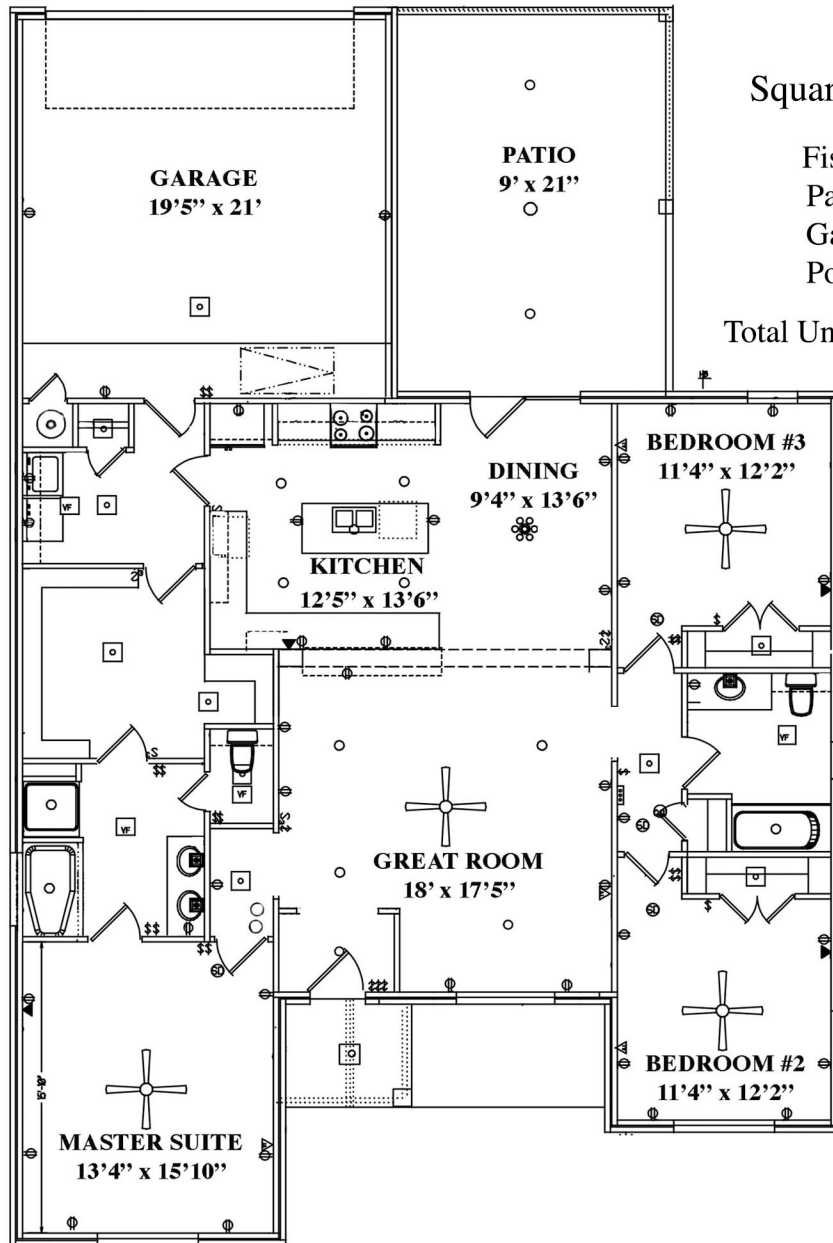

N & B HOMES

Welcome Home

The ASPEN

1772 Sq. ft.

"Through Wisdom a House is Built, and by Understanding it is Established." Proverbs 24:3

Square Foot Legend:

Fist Floor	1772
Patio	304
Garage	453
Porch	33

Total Under Roof 2562 sq. ft.