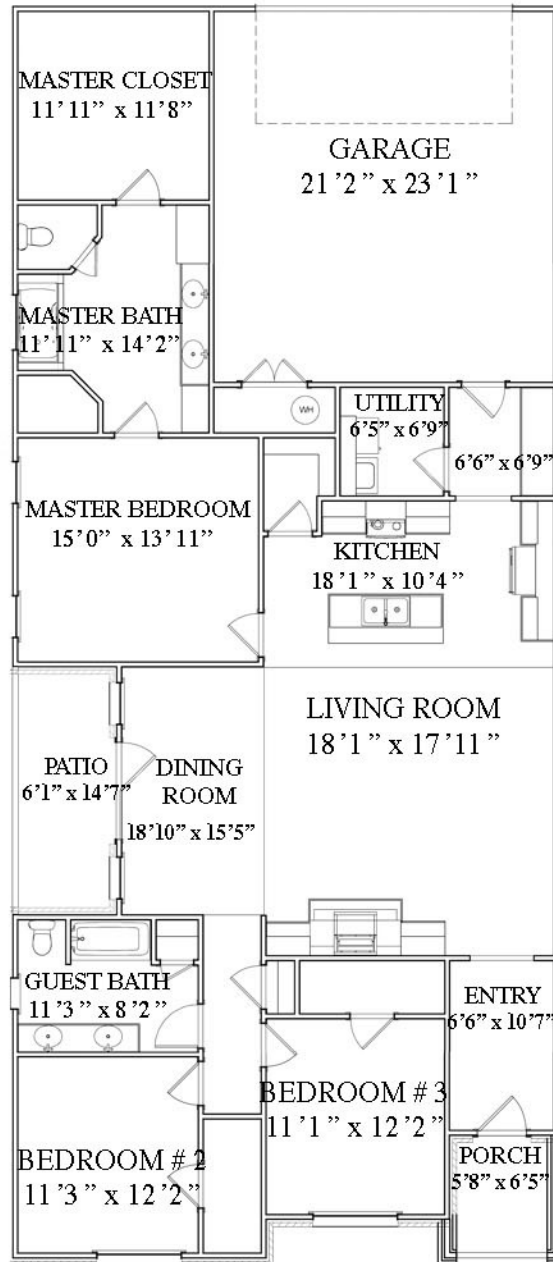

N & B HOMES

The BRANDT

2042 Sq. Ft.

"Through Wisdom a House is Built, and by Understanding it is Established." Proverbs 24:3

Square Foot Legend:

First Floor **2042**

Porch/Patio

Garage

Total Under Roof

Robbie Christie - Builder 681-8198

nandbhomes.com

(Prices, room sizes and sq. ft. may vary and are subject to change.)

Use of floor plans, elevations and renderings are designer's concepts and are the property of N & B Properties, Inc. Use of floor plans, elevations, and or renderings in part or in whole is a violation of federal copyright laws and will be prosecuted to the fullest extent of the law.