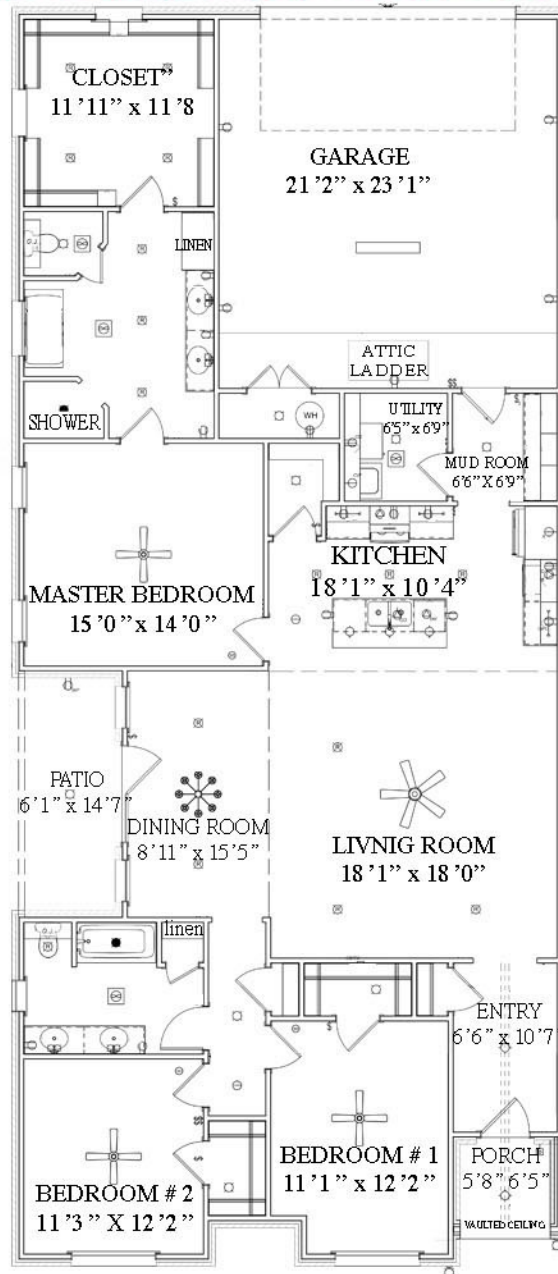

N & B HOMES

Welcome Home

The **Brecken**

2042 sq. ft.

*"Through Wisdom a House is Built, and by Understanding it is Established." Proverbs 24:3*

**Square Foot Legend:**

- First Floor      2042
- Porch/Patio
- Garage

**Total Under Roof**

Robbie Christie - Builder 681-8198

[nandbhomes.com](http://nandbhomes.com)

(Prices, room sizes and sq. ft. may vary and are subject to change.)

Use of floor plans, elevations and renderings are designer's concepts and are the property of N & B Properties, Inc. Use of floor plans, elevations, and or renderings in part or in whole is a violation of federal copyright laws and will be prosecuted to the fullest extent of the law.