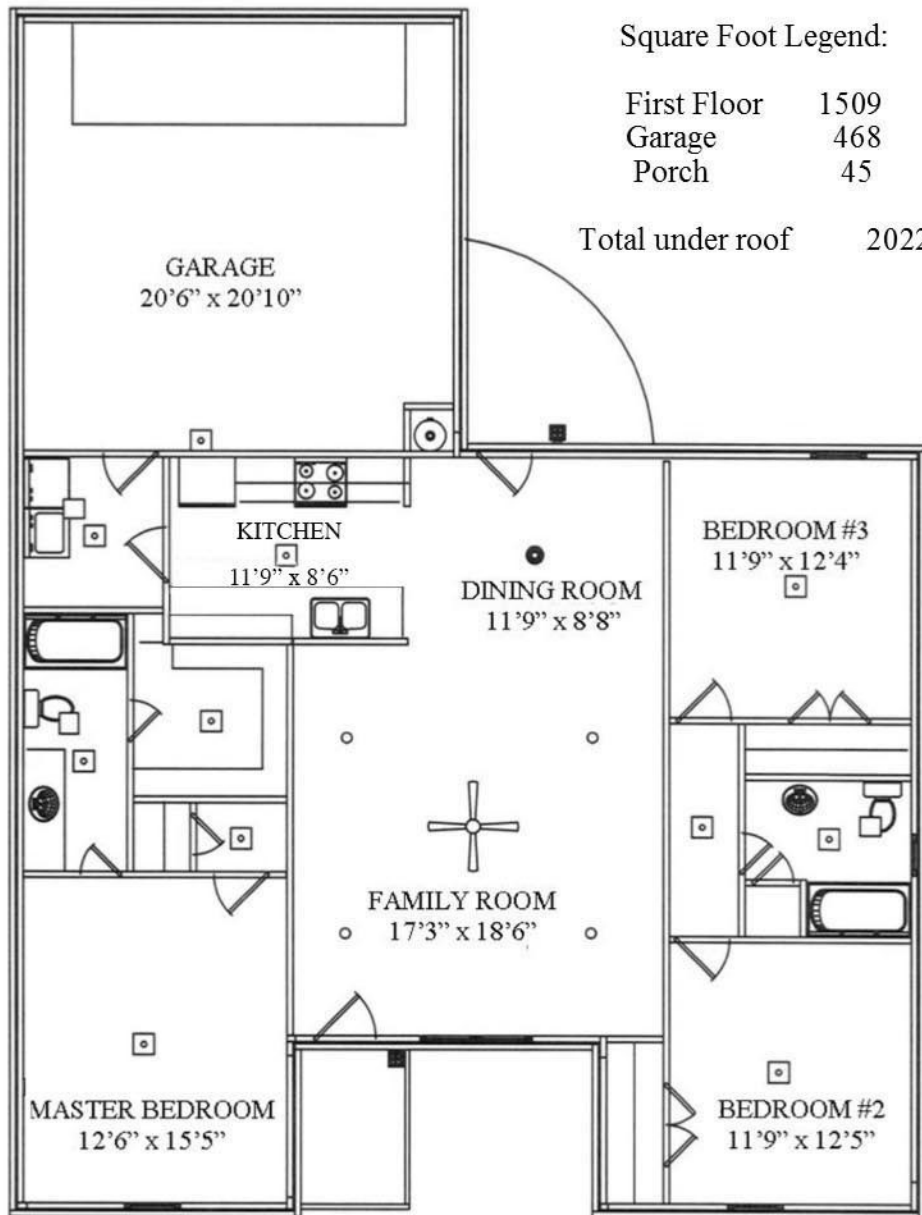

N & B HOMES

The AshRidge 1509 sq. ft.

"Through Wisdom a House is Built, and by Understanding it is Established." Proverbs 24:3

Robbie Christie - Builder 681-819

Carolyn Christie - 681-6656

nandbhomes.com

(Prices, room sizes and sq. ft. may vary and are subject to change.)