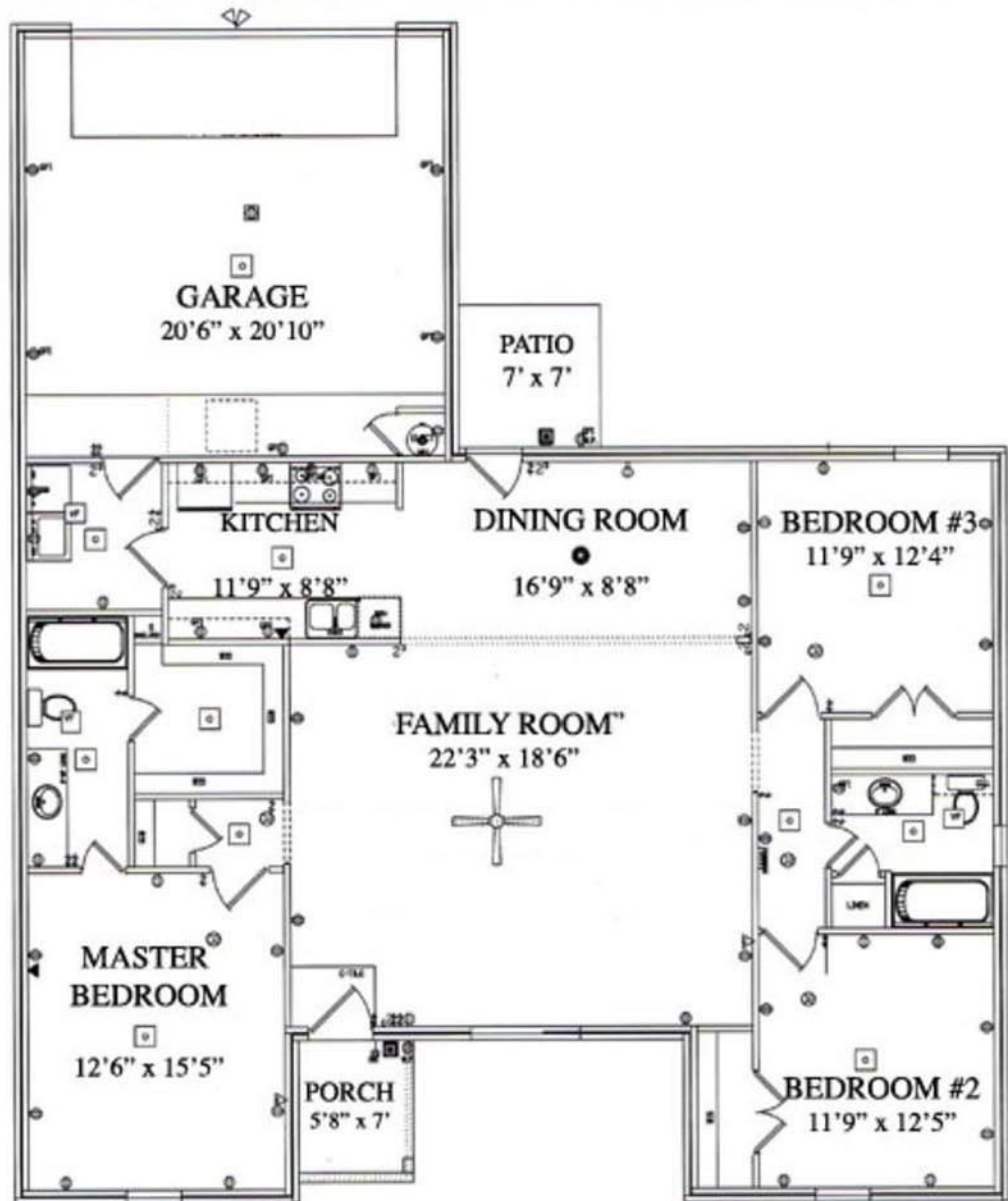

N & B HOMES

The **AshRidge**  
+/- 1657 sq. ft.

**"Through Wisdom a House is Built, and by Understanding it is Established." Proverbs 24:3**

**Square Footage Legend:**

Living	1657
Porch	45
Garage	468

**Total Under Roof 2170**