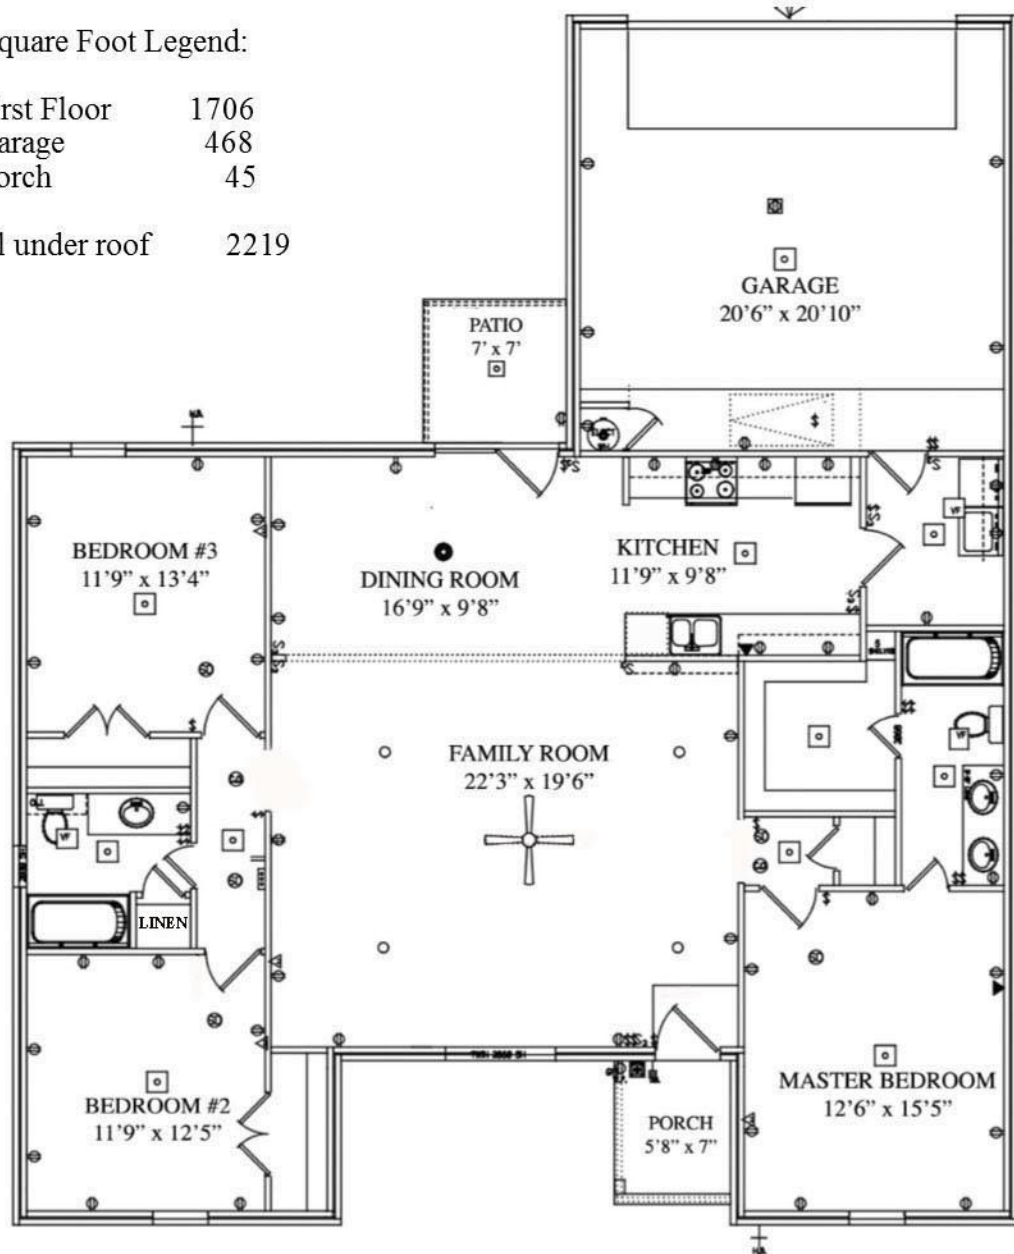

N & B HOMES

Welcome Home

The AshRidge

+/- 1706 sq. ft.

"Through Wisdom a House is Built, and by Understanding it is Established." Proverbs 24:3

Square Foot Legend:

First Floor	1706
Garage	468
Porch	45
Total under roof	2219