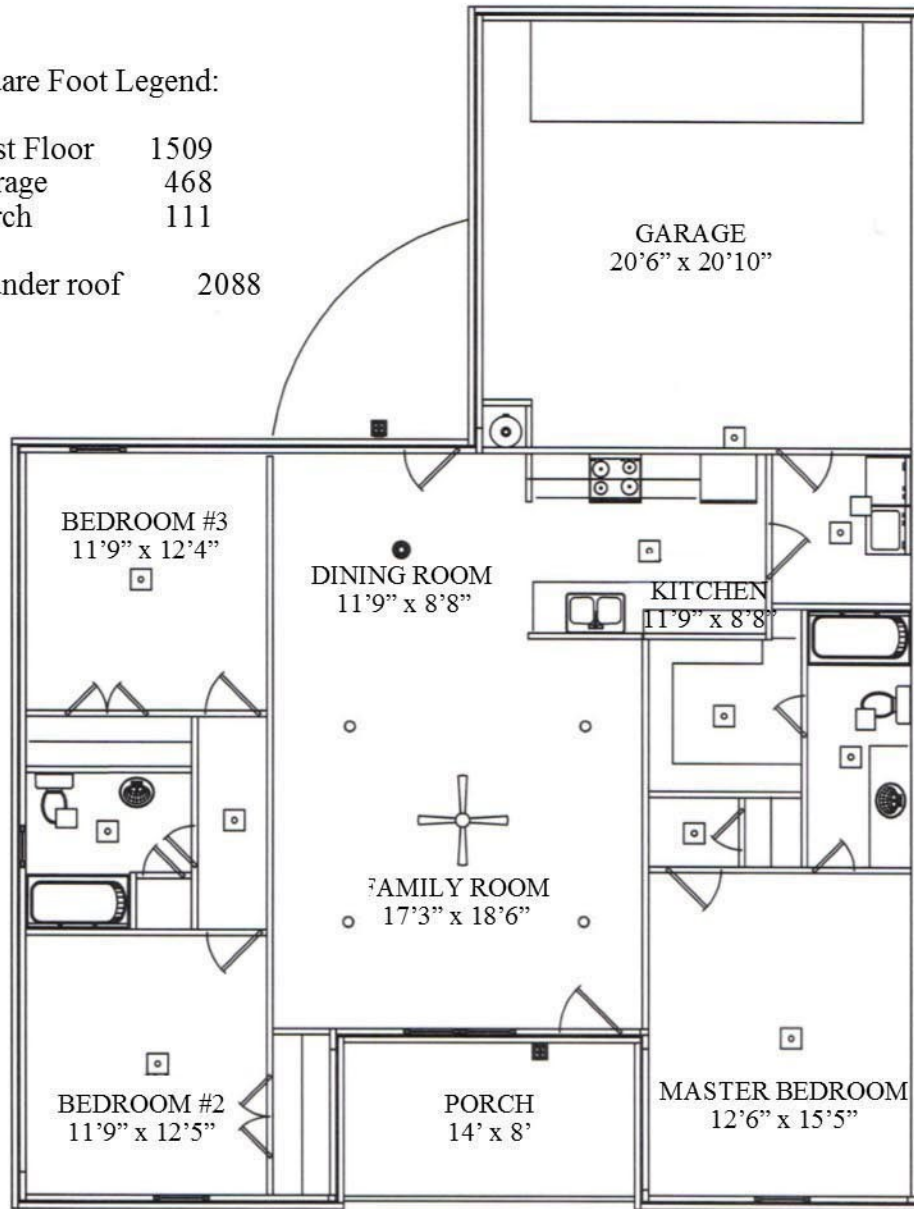

N & B HOMES

The Ashton +/- 1509 sq. ft.

"Through Wisdom a House is Built, and by Understanding it is Established." Proverbs 24:3

Square Foot Legend:

First Floor	1509
Garage	468
Porch	111
Total under roof	2088