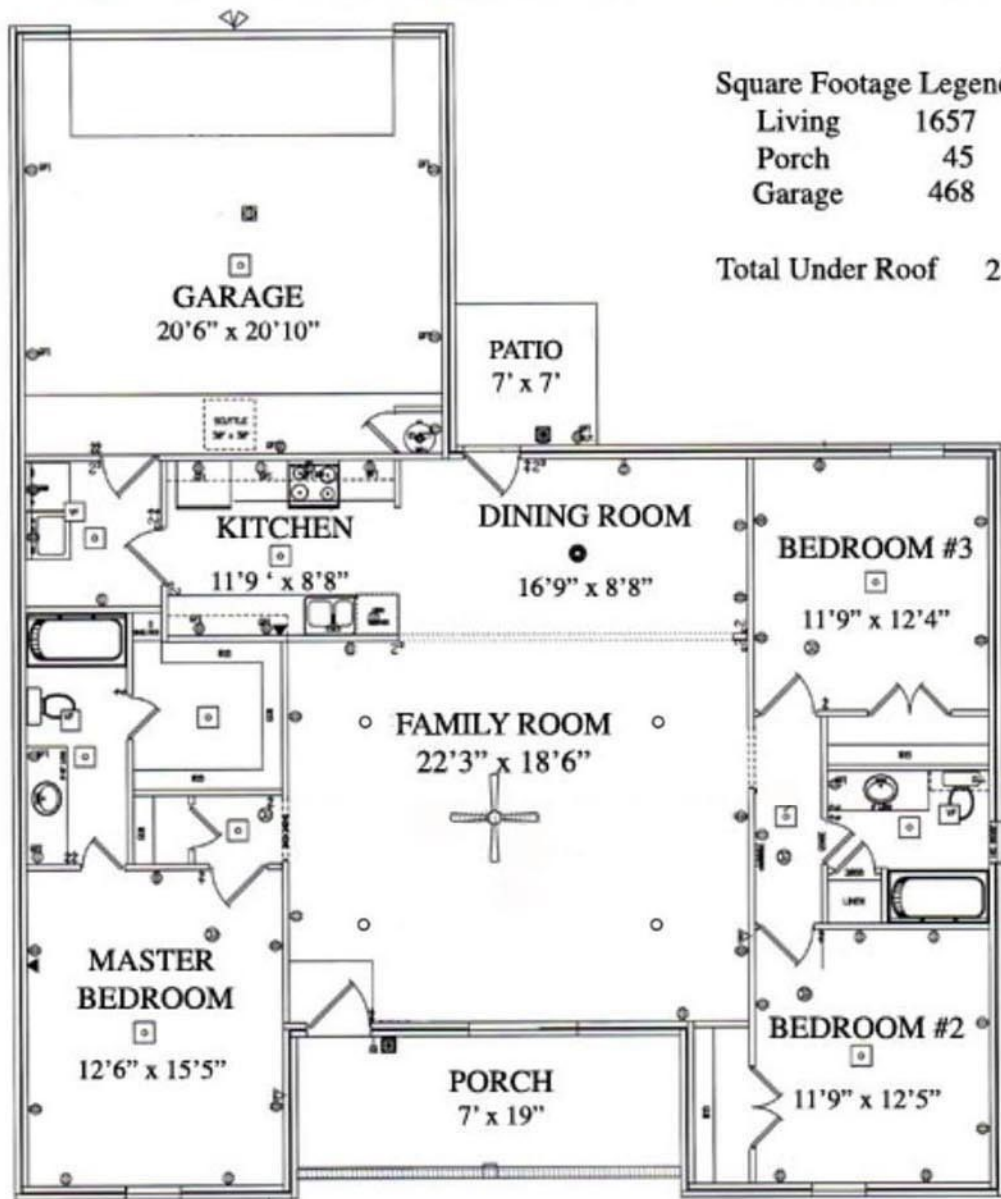

N & B HOMES

The Ashton +/- 1657 sq. ft.

“Through Wisdom a House is Built, and by Understanding it is Established.” Proverbs 24:3

Square Footage Legend:

Living	1657
Porch	45
Garage	468

Total Under Roof 2170