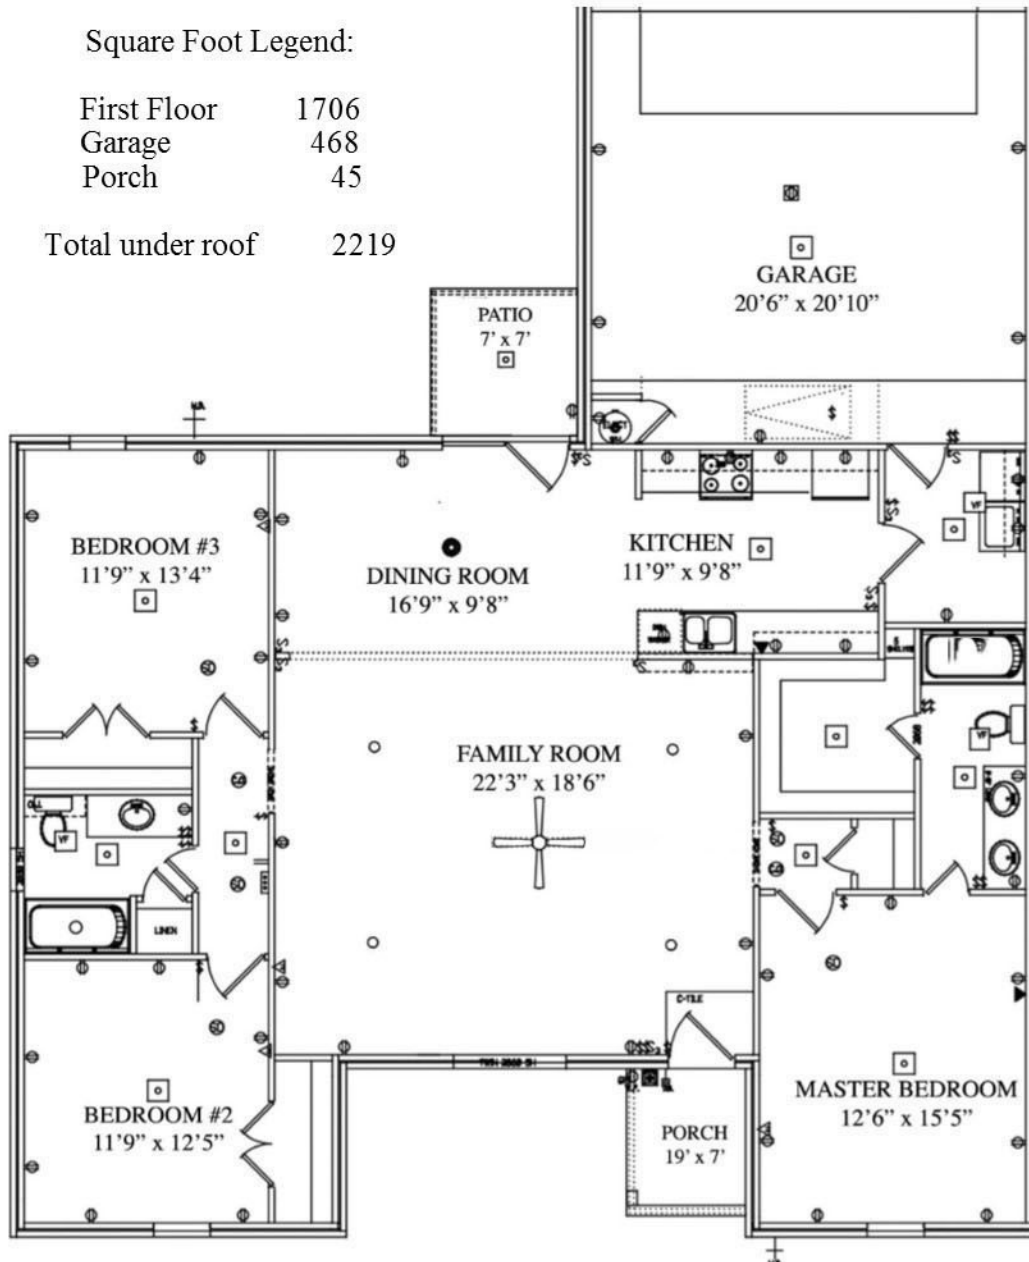

## The Ashton +/- 1706 sq. ft.

*"Through Wisdom a House is Built, and by Understanding it is Established." Proverbs 24:3*

### Square Foot Legend:

First Floor	1706
Garage	468
Porch	45
<b>Total under roof</b>	<b>2219</b>

Robbie Christie - Builder 681-819

[nandbhomes.com](http://nandbhomes.com)

(Prices, room sizes and sq. ft. may vary and are subject to change.)