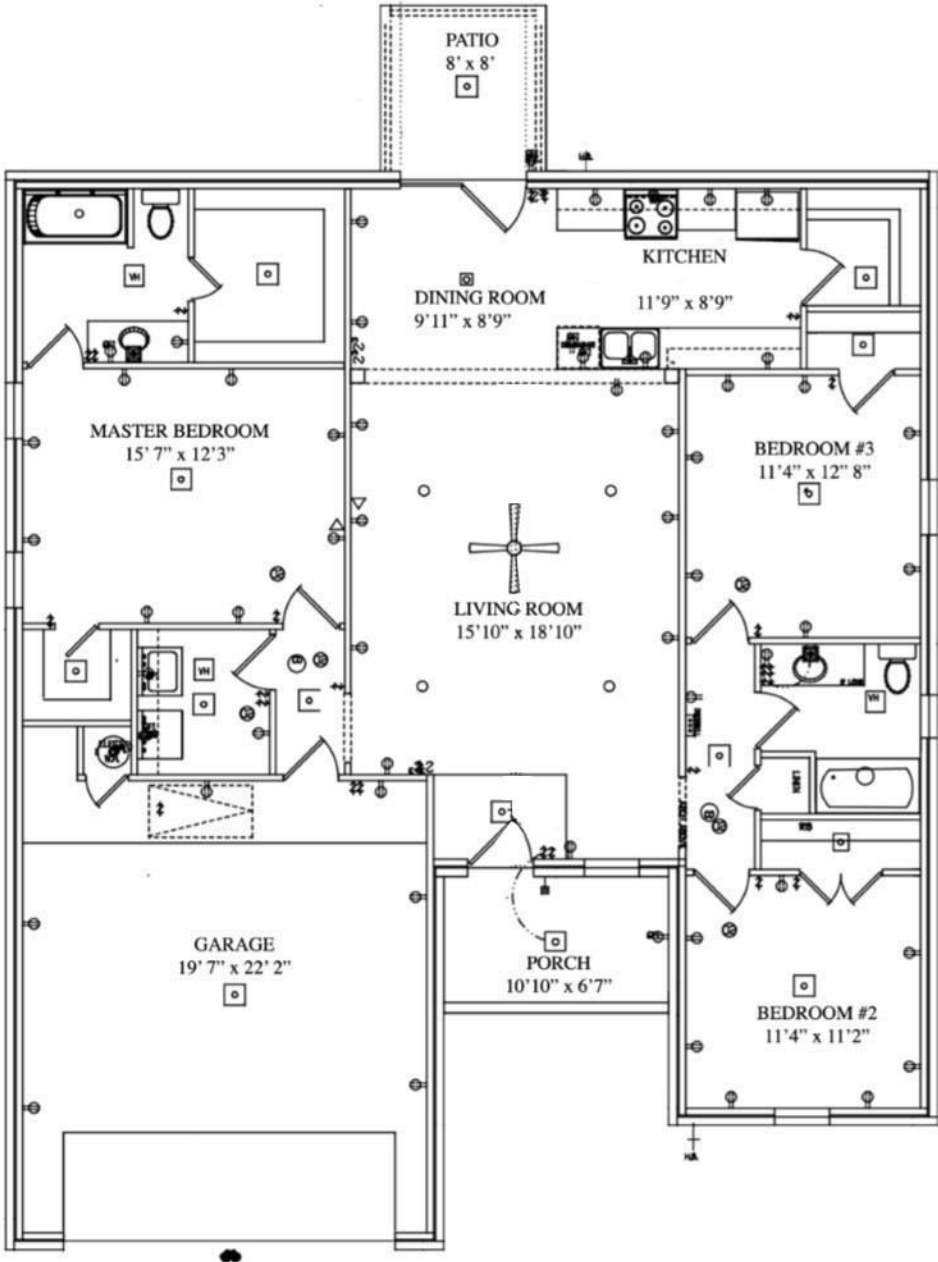

N & B HOMES

The **Becky** +/- 1575 sq. ft.

"Through Wisdom a House is Built, and by Understanding it is Established." Proverbs 24:3

Square Foot Legend:

First Floor	1575
Garage	488
Patio	84
Porch	137

Robbie Christie - Builder 681-8198
nandbhomes.com

(Prices, room sizes and sq. ft. may vary and are subject to change.)
 Use of floor plans, elevations and renderings are designer's concepts and are the property of N & B Properties, Inc. Use of floor plans, elevations, and or renderings in part or in whole is a violation of federal copyright laws and will be prosecuted to the fullest extent of the law.